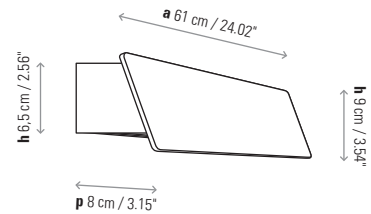

Optional upper switch available for special order.

Lamps description

⚡ Grounding: compulsory

⊙ 11,5 W LED
 Led: 28 x 0,41 W = 11,5 W Osram
 Lumens: 1060 lm
 Valor cromático / CRI: 85
 Grados Kelvin / Degrees Kelvin: 2700º

Voltage: 120 V~60 Hz

📦 1 Box 31.10 x 6.30 x 5.51 inches

Vol.: 0,6251 ft³

Weight: 6.61 lbs

Certifications:   **ADA**

Ref **Finishings**

2270100663U *LED WHITE - OAK WOOD*

2270100664U *LED POLISHED ALUMINUM*

2270100665U *LED / WHITE*

2270100614U *LED GRAPHITE BROWN
 STAINLESS STEEL STRUCTURE
 ALUMINUM FRONT*

OPTIONAL (CONSULT)
 Available switch option

Measures

* Available in 24" and 35" versions in T5 Fluorescent or LED. Please call for details.