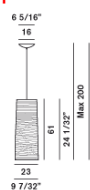

Bianco Nero Rosso

Certifications

BULBS INCLUDED

halogen
1x100W E27 PAR30

BULBS NOT INCLUDED

halogen
1x100W E26 medium type PAR30 30°

Tress piccola

Bianco Nero Rosso

Certifications

BULBS INCLUDED

halogen
1x100W E27 PAR30

BULBS NOT INCLUDED

halogen
1x100W E26 medium type PAR30 30°