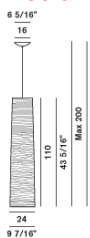

Tress grande

Bianco Nero Rosso

Certifications

BULBS INCLUDED

halogen
1x300W R7s

BULBS NOT INCLUDED

halogen
1x300W RSC (4 11/16") type T3

Tress media

Bianco Nero Rosso

Certifications

BULBS INCLUDED

halogen
1x100W E27 PAR30

BULBS NOT INCLUDED

halogen
1x100W E26 medium type PAR30 30°

Tress piccola

Bianco Nero Rosso