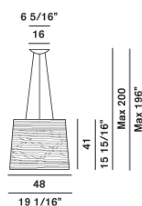

TRESS SOSPENSIONE

DESIGN MARC SADLER/2009

619.232.6064 | sales@urbanlighting.net | 301 4th Avenue | San Diego, CA 92101

Tress is a web of threads and resin that acts at the same time as the structure, decoration and screen, a never before seen interplay of full and empty spaces, light and shadow. The hanging version is available in three sizes: large, medium, and small. The large hanging version is notable for its more diffuse lighting properties, while the medium and small direct a light beam towards the floor below, and hence can be used individually to highlight a small space or in rows to create perspective effects.

Tress grande

Bianco Nero Rosso

Certifications

BULBS INCLUDED

halogen
1x300W R7s

BULBS NOT INCLUDED

halogen
1x300W RSC (4 11/16") type T3

Tress media