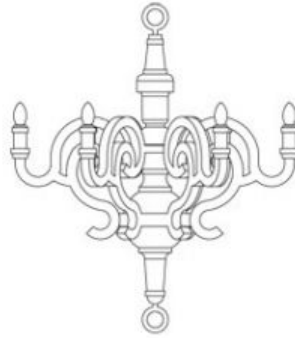

dimensions

paper chandelier L

101.5cm | 40"

90 cm | 35.4"

101.5cm | 40"

100cm | 39.4"

paper chandelier XL

155 cm | 61"

135 cm | 53.2"

155 cm | 61"

147 cm | 57.9"