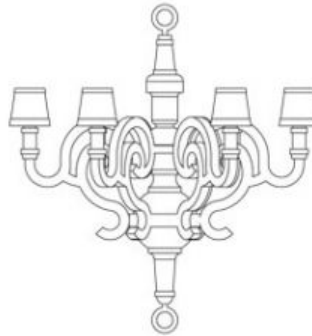

dimensions

paper chandelier L

101.5cm | 40"

90 cm | 35.4"

101.5cm | 40"

100cm | 39.4"

paper chandelier XL

155 cm | 61"

135 cm | 53.2"

155 cm | 61"

147 cm | 57.9"