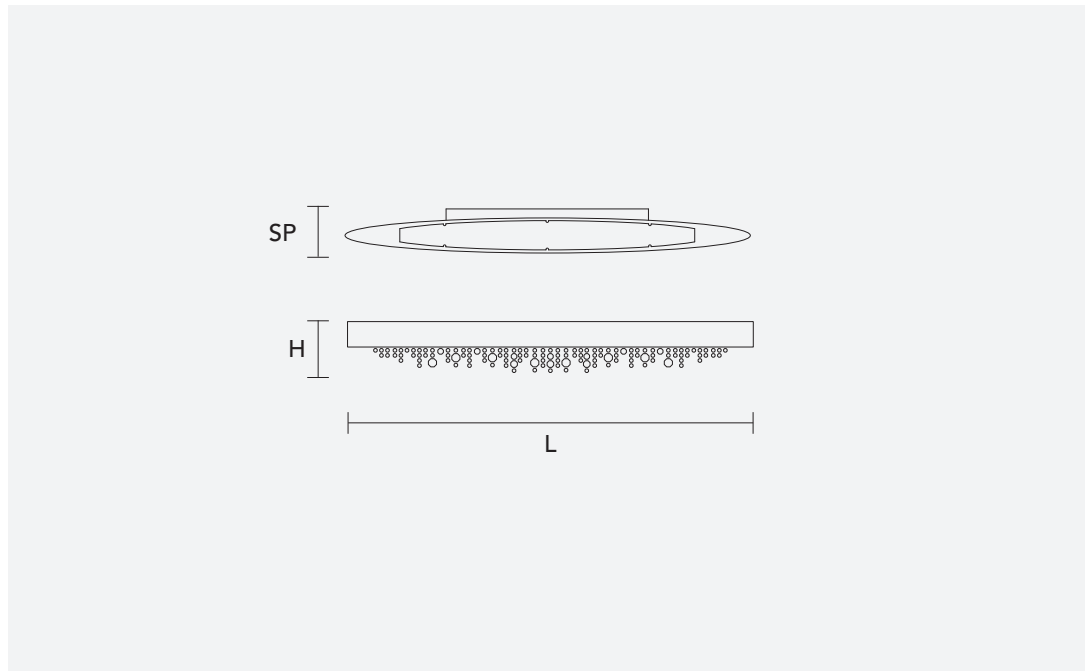

OLÀ A6 OV 160

Design by: Fly Design Studio

Powder coated metal frame,
coated Italian-glass pendants.

H 20 cm SP 20 cm
7.90" 7.90"

L 160 cm
63.00"

Weight: 00 lb Packing: 00 ft³

6 x E14 x 40W max
Incandescent

USA: 6 x E12 x 40W max

MATERIALI MATERIALS

GLASS

Pendants in painted Italian glass.

*Available in Suspension (round & oval), Table, Floor, Mini Pendant and wall versions.

WH-M
Bianco Opaco

BRONZE
Bronzo Opaco