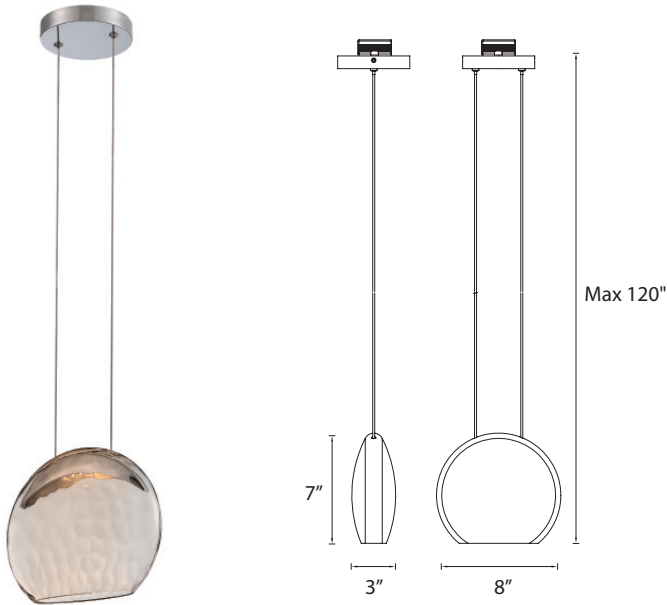

LOLLI – model: PD-52008
 dwelLED™ LED Pendants

WAC LIGHTING
 Responsible Lighting®

PRODUCT DESCRIPTION

An elegant distinctive look for LED technology. Mouth blown oval bronze glass with hammered optics tailored fit over a crescent die-cast LED housing that evokes beautiful patterns of ambient light like rays of sunshine on a fountain. Ideally placed in multiples at restaurants, hotel counters and kitchen islands.

FEATURES

- Unique oval bronze glass pendant with hammered optic
- Smooth and continuous ELV dimming
- Cable suspension carrying low voltage may be field shortened
- Meets 2013 California Title 24 Efficiency
- ETL & cETL damp location listed
- Transformer located in J box
- 80,000 hour rated life
- 90 CRI

SPECIFICATIONS

Construction: Unique oval bronze glass pendant with hammered optic

ORDERING NUMBER

Model#	Color Temp	Watt	LED Lumens	Delivered Lumens	Finish
PD-52008	2700K	6.5W	284	165	CH Chrome

PD-52008 -