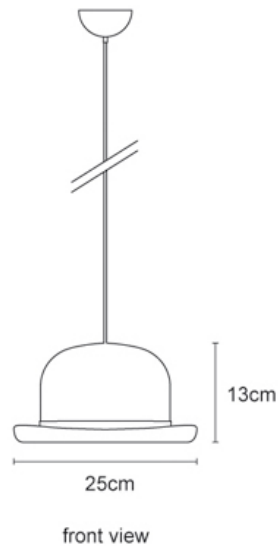

Wooster

Jeeves

Material: Aluminum & Wool felt. Available as pendants, table and wall versions. Lamping is a 25watt G9 Halogen. Designed by Jake Phipps