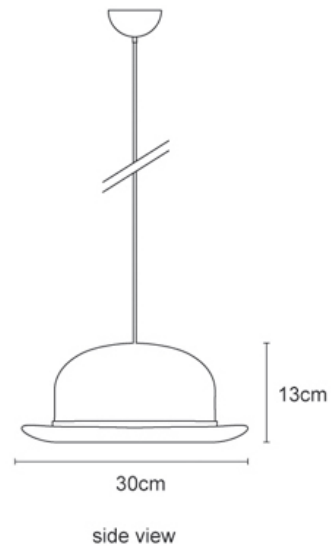

Wooster

Jeeves

Material: Aluminum & Wool felt. Available as pendants, table and wall versions. Lamping is a 25watt G9 Halogen. Designed by Jake Phipps