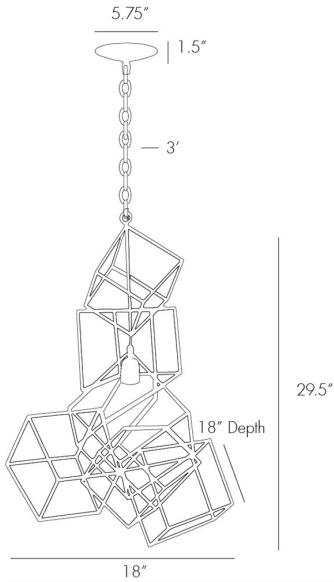

## Noel Pendant

#42048

Everyone loves our Mondrian Sculpture (6088), and now you have an opportunity to hang a similar stacked iron cube design, which we finished in antique brass.

### Shipping

Net Weight:	6
Inner Box L/W/H:	21 / 18 / 29
Gross Weight (e-ship):	10

### Dimensions

Overall Dimension H:	29.5
Overall Dimension W:	18
Overall Dimension D:	18
Overall Shape:	Square
Canopy Dimension H:	1.5
Canopy Dimension Dia:	5.75