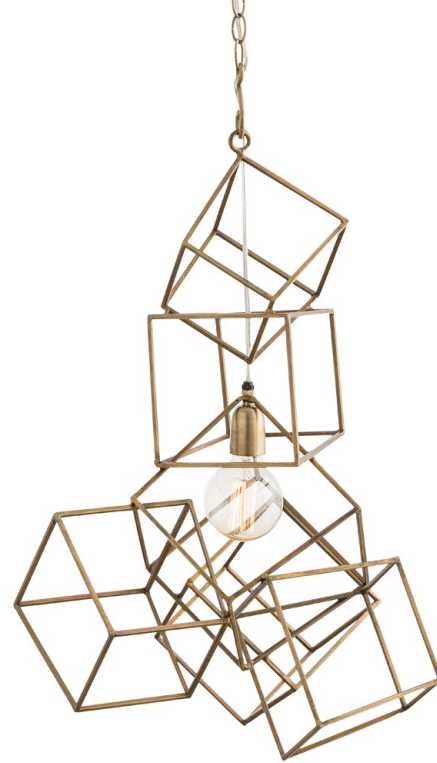

## Noel Pendant

#42048

Everyone loves our Mondrian Sculpture (6088), and now you have an opportunity to hang a similar stacked iron cube design, which we finished in antique brass.

### Appearance

Primary Material:	Iron
Finish:	Antique Brass
Pipe/Chain/Canopy Finish:	Antique Brass

### Dimensions

Overall Dimension H:	29.5
Overall Dimension W:	18
Overall Dimension D:	18
Overall Shape:	Square
Canopy Dimension H:	1.5
Canopy Dimension Dia:	5.75