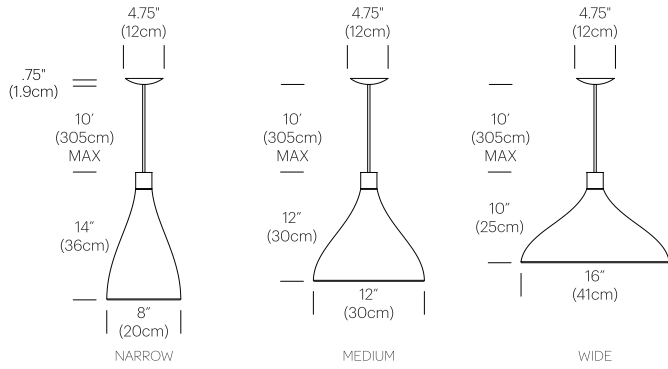

SPECIFICATIONS

- Voltage: 120V 60Hz
- Power Consumption: 14.5W
- Color Temperature: 2700K
- Luminosity: 800 Lumens
- Color Rendition Index: 82 CRI
- 40K Hour lifespan
- Swell Single cord length: 10ft
- Vertical mounting kit cable: 10ft (string only)
- Horizontal mounting kit cable 30ft (string only)
- Horizontal mounting kit supports 12 lamps MAX
- MAX interconnected 14.5W lamps: 34
- Ships with E26-2700K PAR LED bulbs
- Dark Sky compliant
- Title 20 compliant
- Certifications: ETL, RoHS

DIMENSIONS

FINISH OPTIONS

SWELL SINGLE

White /
Brass

Black /
Brass

SWELL STRING 3 MIXED WITH VERTICAL CABLE

SWELL STRING 3 MIXED WITH HORIZONTAL CABLE

SWELL STRING SINGLE