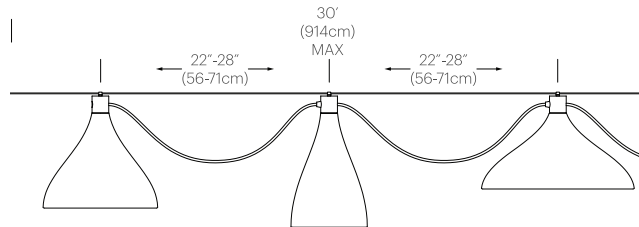

SPECIFICATIONS

- Voltage: 120V 60Hz
- Power Consumption: 14.5W
- Color Temperature: 2700K
- Luminosity: 800 Lumens
- Color Rendition Index: 82 CRI
- 40K Hour lifespan
- Swell Single cord length: 10ft
- Vertical mounting kit cable: 10ft (string only)
- Horizontal mounting kit cable 30ft (string only)
- Horizontal mounting kit supports 12 lamps MAX
- MAX interconnected 14.5W lamps: 34
- Ships with E26-2700K PAR LED bulbs
- Dark Sky compliant
- Title 20 compliant
- Certifications: ETL, RoHS

DIMENSIONS

FINISH OPTIONS

SWELL SINGLE

White /
Brass

Black /
Brass

SWELL STRING 3 MIXED WITH VERTICAL CABLE

SWELL STRING 3 MIXED WITH HORIZONTAL CABLE

SWELL STRING SINGLE