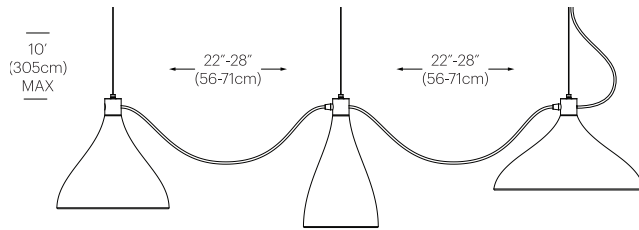

SPECIFICATIONS

- Voltage: 120V 60Hz
- Power Consumption: 14.5W
- Color Temperature: 2700K
- Luminosity: 800 Lumens
- Color Rendition Index: 82 CRI
- 40K Hour lifespan
- Swell Single cord length: 10ft
- Vertical mounting kit cable: 10ft (string only)
- Horizontal mounting kit cable 30ft (string only)
- Horizontal mounting kit supports 12 lamps MAX
- MAX interconnected 14.5W lamps: 34
- Ships with E26-2700K PAR LED bulbs
- Dark Sky compliant
- Title 20 compliant
- Certifications: ETL, RoHS

DIMENSIONS

FINISH OPTIONS

SWELL SINGLE

White /
Brass

Black /
Brass

SWELL STRING 3 MIXED WITH VERTICAL CABLE

SWELL STRING 3 MIXED WITH HORIZONTAL CABLE

SWELL STRING SINGLE