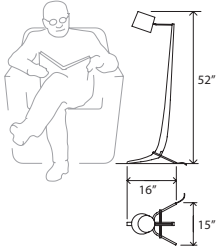

Silva Floor  
floor

- Dimensions - 16" x 15" - 52"H
- Wood body, aluminum leg & knob, bent shade
- Articulation - shade tilt
- Product weight - 4 lbs
- Energy efficient LED light source
- Light output - 350 Lumens
- Light color - 2700° K (warm)
- Color accuracy - 85+ CRI
- LED power consumption - 7 Watts
- Input voltage - 12V DC
- Dimmable on fixture
- 72" white braided cord
- Wood grain will vary

Alternate voltage/plug styles are available  
Also available in a larger version and a  
smaller version

*The Silva Floor is slender, elegant, and poised while delivering great functionality. The tri-leg base finds stability on uneven surfaces and allows the cord to exit discreetly and effectively. It feels signature and iconic while still keeping a clean and timeless modern aesthetic.*

Nick Sheridan  
Designer

Silva Floor  
floor

Package Count: 1  
Package Size: 59" x 15" x 15"  
Package Weight: 14 lbs

Assembly Requirements: Light assembly required

---

619.232.6064 | [sales@urbanlighting.net](mailto:sales@urbanlighting.net) | 301 4th Avenue | San Diego, CA 92101