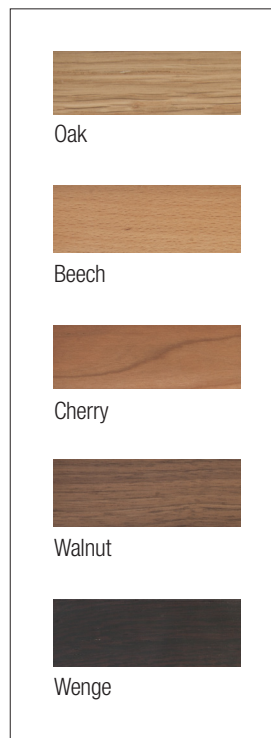

APPROXIMATE WEIGHT (unpacked)

4 kg / 8.8 lb

REGULATIONS

CE

☐

IP 20

UNE-EN 60598

UNE-EN 55015

UNE-EN 60529

Non-class 2

Dry location only

UL-153

E-352592

MAINTENANCE

Clean with a smooth cloth. It is advised not to use any ammonia, solvent or abrasive products.

OTHERS

The lamp are delivered in different packets.
The assembly instructions are delivered with the product.