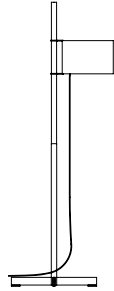

TMM

Miguel Milá, 1961

Floor lamp

The most celebrated piece by one of the masters of Spanish design, the TMM is an exquisite demonstration of formal serenity and functional efficiency. A cross-shaped base supports a square shaft that becomes circular in the middle, allowing the shade to be moved up and down. A true manifesto of Barcelona's industrial design scene.

GENERAL DESCRIPTION

Cherry, wenge, beech, walnut or natural oak wood structure.
Height-adjustable lampshade in white (optional upper diffuser in white translucent engineering plastic) or beige cardboard.
Electric cable length: 4 m / 157.4".