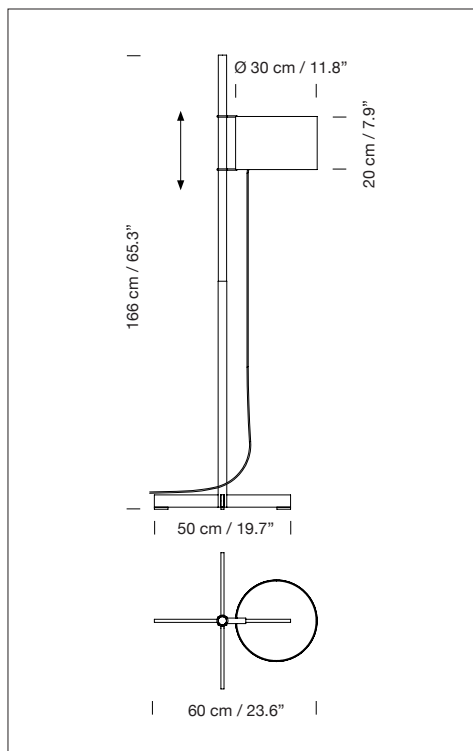

MODEL

Collection

Wall lamps