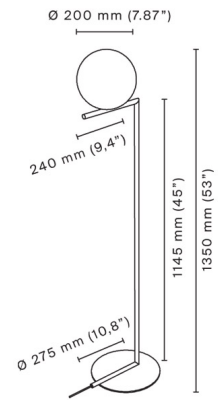

**IC Lights F - Specification Sheet**  
by Michael Anastassiades, 2013

**Mounting**

Lamp (Bulb) Description	1 x 75W G9 Clear Halogen
Environment	Indoor - Dry Location
Finish	Brass
Technical and Product Description	<b>IC LIGHTS F1</b> floor lamp providing diffused light. Frame in brass steel. Blown glass opal diffuser. Dimmer on power cord.

**Electrical**

Voltage	120
Switching	Dimmer on black cord

**Physical**

Cord Length (inches)	94
Construction Material	Iron, Glass
Weight	11 lbs

**FU317359 Brass**

**Dimensional Image**

**Certifications**

**Lamping (Bulb)**

75W G9 Clear Halogen

Also available in F2 (1 x 150watt T-10 Medium frosted Halogen. Base 14.9" diam, height 72.9", diffuser diameter 11.8", diffuser extension 14.9", weight 22 pounds. Flos part number FU317459 brass. Also available in Several size suspension, ceiling and table versions.