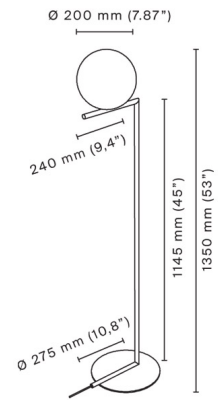

**IC Lights F - Specification Sheet**  
by Michael Anastassiades, 2013

**Mounting**

Lamp (Bulb) Description	1 x 75W G9 Clear Halogen
Environment	Indoor - Dry Location
Finish	Brass
Technical and Product Description	IC LIGHTS F1 floor lamp providing diffused light. Frame in brass steel. Blown glass opal diffuser. Dimmer on power cord.

**Electrical**

Voltage	120
Switching	Dimmer on black cord

**Physical**

Cord Length (inches)	94
Construction Material	Iron, Glass
Weight	11 lbs

**FU317359 Brass**

**Dimensional Image**

**Certifications**

**Lamping (Bulb)**

75W G9 Clear Halogen

Also available in F2 (1 x 150watt T-10 Medium frosted Halogen. Base 14.9" diam, height 72.9", diffuser diameter 11.8", diffuser extension 14.9", weight 22 pounds. Flos part number FU317459 brass. Also available in Several size suspension, ceiling and table versions.