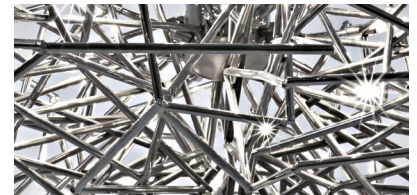

Etoile, Twinkling in an *indoor Sky*.

design Christian Lava

Type	|	suspension
Materials	|	metal
Finishes	|	Code
Nickel		0P04S E7 C8

Etoile's intricate network of intersecting nickel lines recalls constellations in a clear night sky. Strategically placed bulbs cast a starry light, twinkling as viewers move around the pendant. Through projecting these complex patterns throughout the room, Etoile casts a heavenly glow in any space. Design Christian Lava.

Light Source |

120v
dimmable

Body |

Canopy |

619.232.6064 | sales@urbanlighting.net | 301 4th Avenue | San Diego, CA 92101