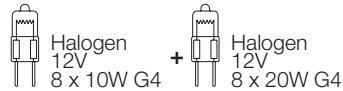

Light Source |

120v.
dimnable