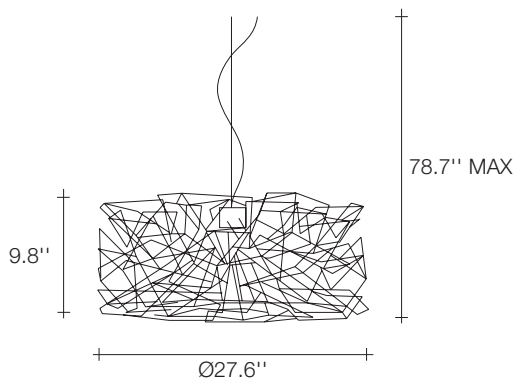

Etoile, Twinkling in an *indoor Sky*.

design Christian Lava

TERZANI
LA LUCE PENSATA

Type		suspension
Materials		metal
Finishes		Code
Nickel		0P01S E7 C8

Etoile's intricate network of intersecting nickel lines recalls constellations in a clear night sky. Strategically placed bulbs cast a starry light, twinkling as viewers move around the pendant. Through projecting these complex patterns throughout the room, Etoile casts a heavenly glow in any space. Design Christian Lava.

Light Source |

120v.
dimmable

Body |

Canopy |

619.232.6064 | sales@urbanlighting.net | 301 4th Avenue | San Diego, CA 92101

Etoile, Twinkling in an *indoor Sky*.

design Christian Lava

Type		suspension
Materials		metal
Finishes		Code
Nickel		0P04S E7 C8