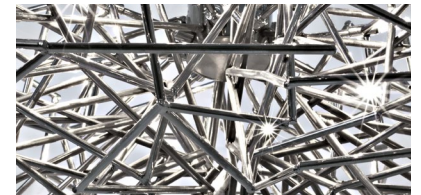

Etoile, Twinkling in an *indoor Sky*.

design Christian Lava

Type	|	suspension
Materials	|	metal
Finishes	|	Code
Nickel		0P04S E7 C8

Etoile's intricate network of intersecting nickel lines recalls constellations in a clear night sky. Strategically placed bulbs cast a starry light, twinkling as viewers move around the pendant. Through projecting these complex patterns throughout the room, Etoile casts a heavenly glow in any space. Design Christian Lava.

Light Source |

120v
dimmable

Body |

Canopy |

619.232.6064 | sales@urbanlighting.net | 301 4th Avenue | San Diego, CA 92101