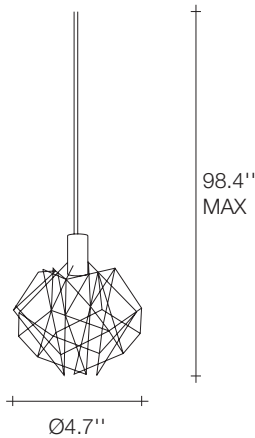

Light Source |

120v
dimmable

Body |

Canopy |

619.232.6064 | sales@urbanlighting.net | 301 4th Avenue | San Diego, CA 92101

Etoile, Twinkling in an *indoor Sky*.

design Christian Lava

Type | wall
Materials | metal
Finishes | **Code**
Nickel  0P03A E7 C8