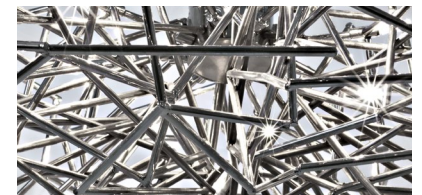

Etoile, Twinkling in an *indoor Sky*.

design Christian Lava

TERZANI
LA LUCE PENSATA

Type	|	suspension
Materials	|	metal
Finishes	|	Code
Nickel		0P01S E7 C8

Etoile's intricate network of intersecting nickel lines recalls constellations in a clear night sky. Strategically placed bulbs cast a starry light, twinkling as viewers move around the pendant. Through projecting these complex patterns throughout the room, Etoile casts a heavenly glow in any space. Design Christian Lava.

Light Source |

120v.
dimmable

Body |

Canopy |

619.232.6064 | sales@urbanlighting.net | 301 4th Avenue | San Diego, CA 92101