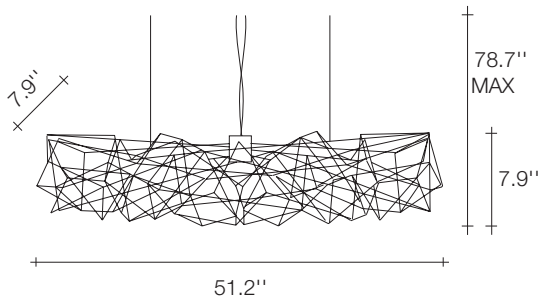

Light Source |

120v
dimmable

Body |

Canopy |

619.232.6064 | sales@urbanlighting.net | 301 4th Avenue | San Diego, CA 92101

Etoile, Twinkling in an *indoor Sky*.

design Christian Lava

TERZANI
LA LUCE PENSATA