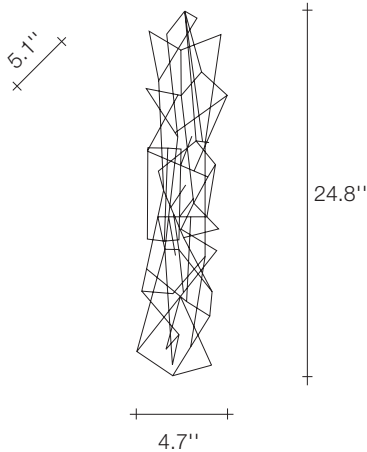

Etoile, Twinkling in an *indoor Sky*.

design Christian Lava

TERZANI
LA LUCE PENSATA

Type		suspension
Materials		metal
Finishes		Code
Nickel		0P01S E7 C8

Etoile's intricate network of intersecting nickel lines recalls constellations in a clear night sky. Strategically placed bulbs cast a starry light, twinkling as viewers move around the pendant. Through projecting these complex patterns throughout the room, Etoile casts a heavenly glow in any space. Design Christian Lava.

Light Source |

120v dimmable

Body |

Canopy |

619.232.6064 | sales@urbanlighting.net | 301 4th Avenue | San Diego, CA 92101