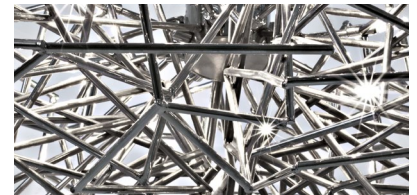

Etoile, Twinkling in an *indoor Sky*.

design Christian Lava

Type | wall
Materials | metal
Finishes | **Code**
Nickel 0P03A E7 C8

Etoile's intricate network of intersecting nickel lines recalls constellations in a clear night sky. Strategically placed bulbs cast a starry light, twinkling as viewers move around the pendant. Through projecting these complex patterns throughout the room, Etoile casts a heavenly glow in any space. Design Christian Lava.

Light Source |

120v dimmable

Body |

Canopy |

619.232.6064 | sales@urbanlighting.net | 301 4th Avenue | San Diego, CA 92101