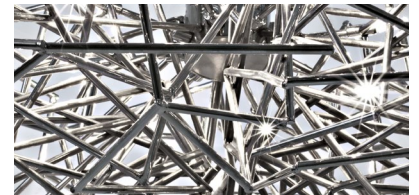

Etoile, Twinkling in an *indoor Sky*.

design Christian Lava

TERZANI
LA LUCE PENSATA

Type | pendant
Materials | metal
Finishes | **Code**
Nickel 0P05S E7 C8

Etoile's intricate network of intersecting nickel lines recalls constellations in a clear night sky. Strategically placed bulbs cast a starry light, twinkling as viewers move around the pendant. Through projecting these complex patterns throughout the room, Etoile casts a heavenly glow in any space. Design Christian Lava.

Light Source |

120v
dimmable

Body |

Canopy |

619.232.6064 | sales@urbanlighting.net | 301 4th Avenue | San Diego, CA 92101