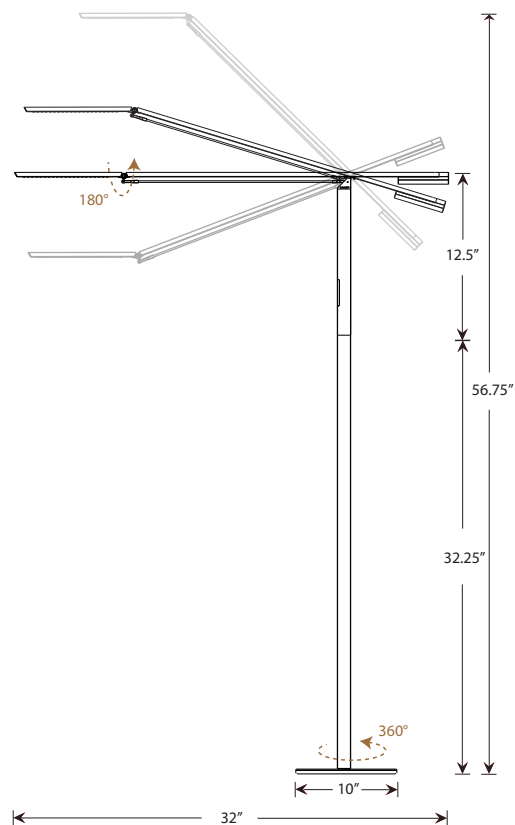

Specifications Model number

| | |
|-------------------------------------|------------------------------|
| Energy Consumption: | 6 watts |
| Number of LEDs: | 28 LEDs |
| LED Rated Lifespan: | 50,000 hours |
| Color Temperature (Typical) – Cool: | 4,500 K |
| Color Temperature (Typical) – Warm: | 3,500 K |
| Color Rendering Index (CRI): | 85 |
| Dimmer: | Built-in touchstrip |
| Brightness Adjustability: | Multiple dimming levels |
| Standard Color Finish*: | Black, Silver, Orange |
| Material: | Aluminum/Plastic |
| Cord Color: | Black |
| Cord Length: | 10' |
| Transformer (100–240 V; 50/60 Hz): | Included – C-UL-US Certified |

*Custom colors are available at additional cost. Contact Konzept or your sales representative for a quote.

Photometrics Dimensions

Light source placed at 15" away from worksurface

Horizontal and vertical reach

*in standard configuration (includes transformer and weighted base)

Occupancy sensor*
(P7-02-OCC01A)