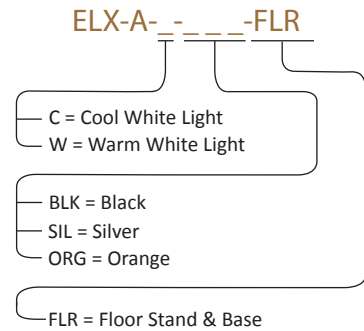

Specifications Model number

| | |
|-------------------------------------|------------------------------|
| Energy Consumption: | 6 watts |
| Number of LEDs: | 28 LEDs |
| LED Rated Lifespan: | 50,000 hours |
| Color Temperature (Typical) – Cool: | 4,500 K |
| Color Temperature (Typical) – Warm: | 3,500 K |
| Color Rendering Index (CRI): | 85 |
| Dimmer: | Built-in touchstrip |
| Brightness Adjustability: | Multiple dimming levels |
| Standard Color Finish*: | Black, Silver, Orange |
| Material: | Aluminum/Plastic |
| Cord Color: | Black |
| Cord Length: | 10' |
| Transformer (100–240 V; 50/60 Hz): | Included – C-UL-US Certified |

*Custom colors are available at additional cost. Contact Konzept or your sales representative for a quote.

Photometrics Dimensions

Light source placed at 15" away from worksurface

Horizontal and vertical reach

LEED credit eligibility

Energy & Atmosphere (EA)

Credit 1.1: Optimize Energy Performance
LED lighting to reduce energy consumption.
(Potential points: 3)

Innovation In Design (ID)

Credit 1.1- 1.4: Innovation in Design
EQUO® Floor incorporates a unique combination of features including feather-light adjustability with counterbalance mechanism, touch sensitive dimming, and constant angle joint stabilization.
(Potential points: 4)