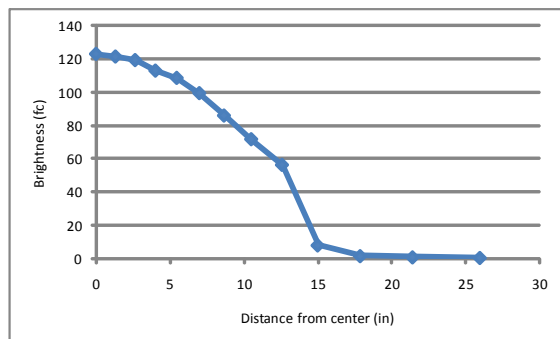

Specifications Model number

| | |
|-------------------------------------|------------------------------|
| Energy Consumption: | 6 watts |
| Number of LEDs: | 28 LEDs |
| LED Rated Lifespan: | 50,000 hours |
| Color Temperature (Typical) – Cool: | 4,500 K |
| Color Temperature (Typical) – Warm: | 3,500 K |
| Color Rendering Index (CRI): | 85 |
| Dimmer: | Built-in touchstrip |
| Brightness Adjustability: | Multiple dimming levels |
| Standard Color Finish*: | Black, Silver, Orange |
| Material: | Aluminum/Plastic |
| Cord Color: | Black |
| Cord Length: | 10' |
| Transformer (100–240 V; 50/60 Hz): | Included – C-UL-US Certified |

*Custom colors are available at additional cost. Contact Konzept or your sales representative for a quote.

Photometrics Dimensions

Light source placed at 15" away from worksurface

Horizontal and vertical reach