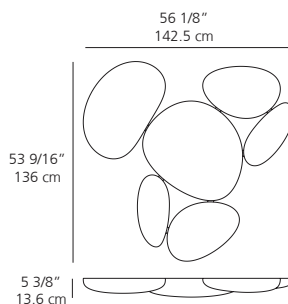

Skydro ceiling (electrified)

halogen source

- 1 x 200W (R7S/T3) supplied

Skydro LED ceiling (electrified)

LED source

- 1 LED/35W supplied

Skydro ceiling (non-electrified)

Skydro LED