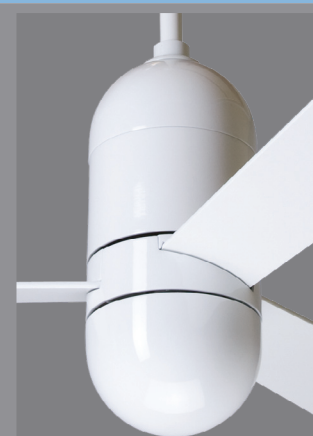

THE CIRRUS FAN FEATURES A SIMPLE, VERTICAL ORIENTATION APPROPRIATE TO CONTEMPORARY ARCHITECTURE. A FINITE DESIGN, IT'S PERFECT FOR LOFTS, STORES AND OTHER HIGH-CEILING APPLICATIONS. DIRECT AND AMBIENT LIGHTING OPTIONS ARE AVAILABLE.

Brushed Aluminum

Gloss White

Brushed Aluminum with 352 Light

619.232.6064 | sales@urbanlighting.net | 301 4th Avenue | San Diego, CA 92101

# CIRRUS

| Finish                       | Blade Diameter       | Blade Color          | Light Option                       | Control Option                    |
|------------------------------|----------------------|----------------------|------------------------------------|-----------------------------------|
| # CIR-                       |                      |                      |                                    |                                   |
| ▲ <b>GW</b> Gloss White      | ▲ <b>52</b> 52" Span | ▲ <b>WH</b> White    | ▲ <b>NL</b> No Light               | ▲ <b>NC</b> No Control            |
| ▲ <b>BA</b> Brushed Aluminum | ▲ <b>42</b> 42" Span | ▲ <b>AL</b> Aluminum | ▲ <b>350</b> 75W Halogen Spot      | ▲ <b>001</b> Fan Speed Only       |
|                              | ▲ <b>36</b> 36" Span | ▲ <b>MP</b> Maple    | ▲ <b>352</b> 75W Incandescent      | ▲ <b>002</b> Fan & Light - 3 wire |
|                              |                      |                      | ▲ <b>353</b> 26W Energy Saving CFL | ▲ <b>003</b> Handheld Remote      |
|                              |                      |                      |                                    | ▲ <b>004</b> Fan & Light - 2 wire |
|                              |                      |                      |                                    | ▲ <b>005</b> Wall/Remote Combo    |