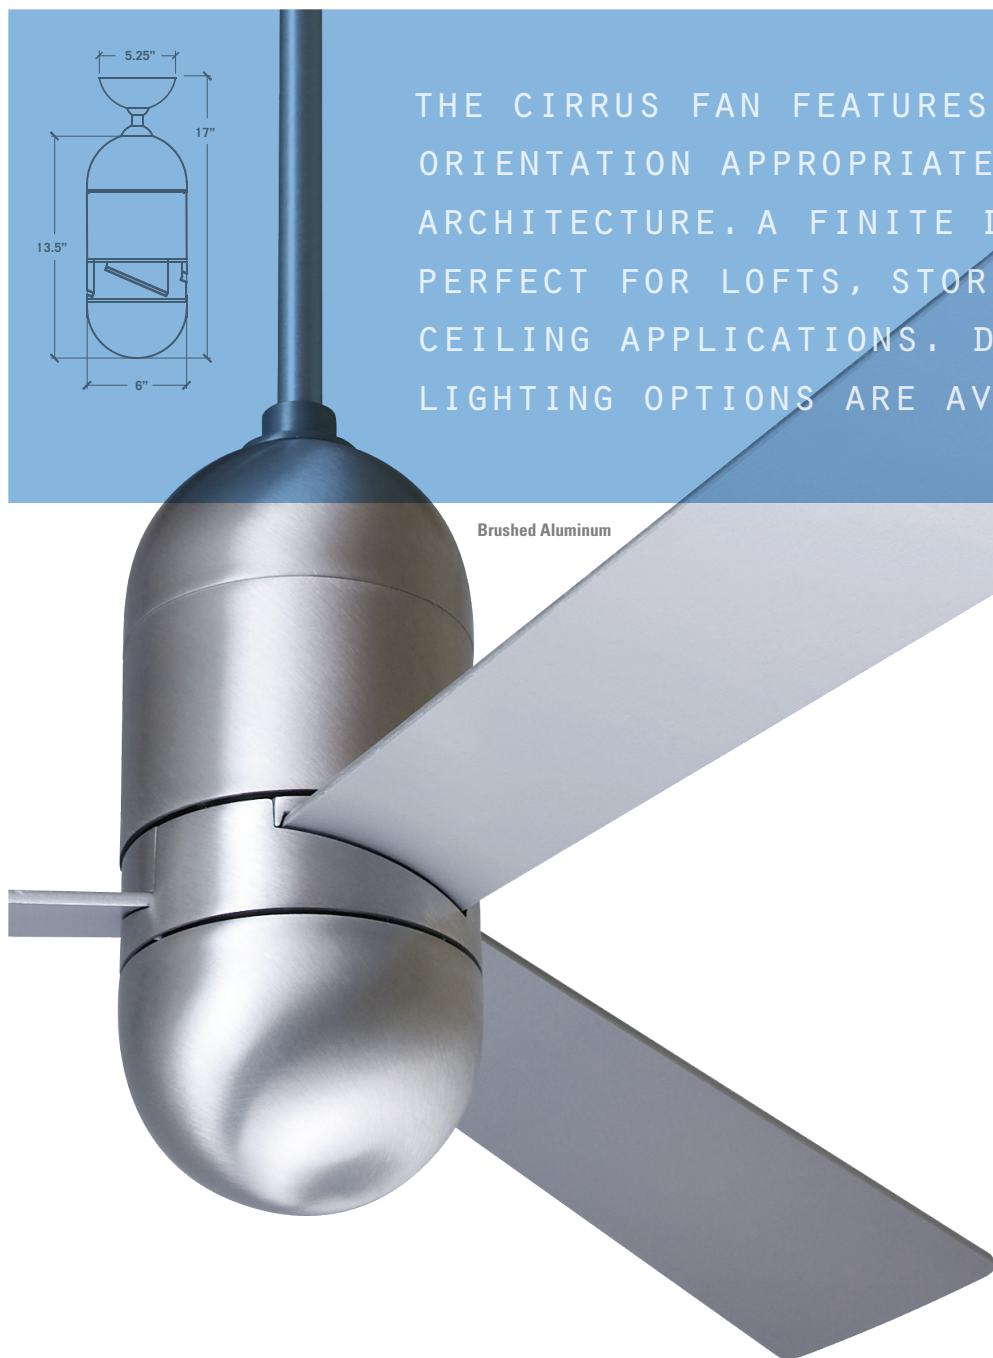

THE CIRRUS FAN FEATURES A SIMPLE, VERTICAL ORIENTATION APPROPRIATE TO CONTEMPORARY ARCHITECTURE. A FINITE DESIGN, IT'S PERFECT FOR LOFTS, STORES AND OTHER HIGH-CEILING APPLICATIONS. DIRECT AND AMBIENT LIGHTING OPTIONS ARE AVAILABLE.

Brushed Aluminum