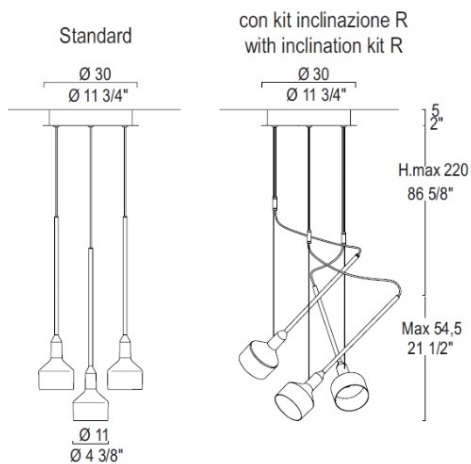

## BEAMER 11 S-R3

**studio** living architectural

**DESIGNER**

Arik Levy

**DESCRIPTION**

Beamer is a pendant design available as a single unit or other configurations that incorporate multiple Beamers suspended together at different angles and swagged. Beamer is composed of borosilicate glass with a shaded chrome-plated finish and polished chrome stem detail.

**TYPE**

Pendant

**NOTES**

inclination kit R is not included in the price  
1 inclination kit is just for one element

### CHROME/SILVER / POLISHED CHROME

\* Call Urban Lighting for additional options

**DIMENSION**

**ARTICLE**

BEAMER 11 S-R3 GU4 CHROME/SILVER NA

**PRODUCT CODE**

0703382013365

**COLOR**