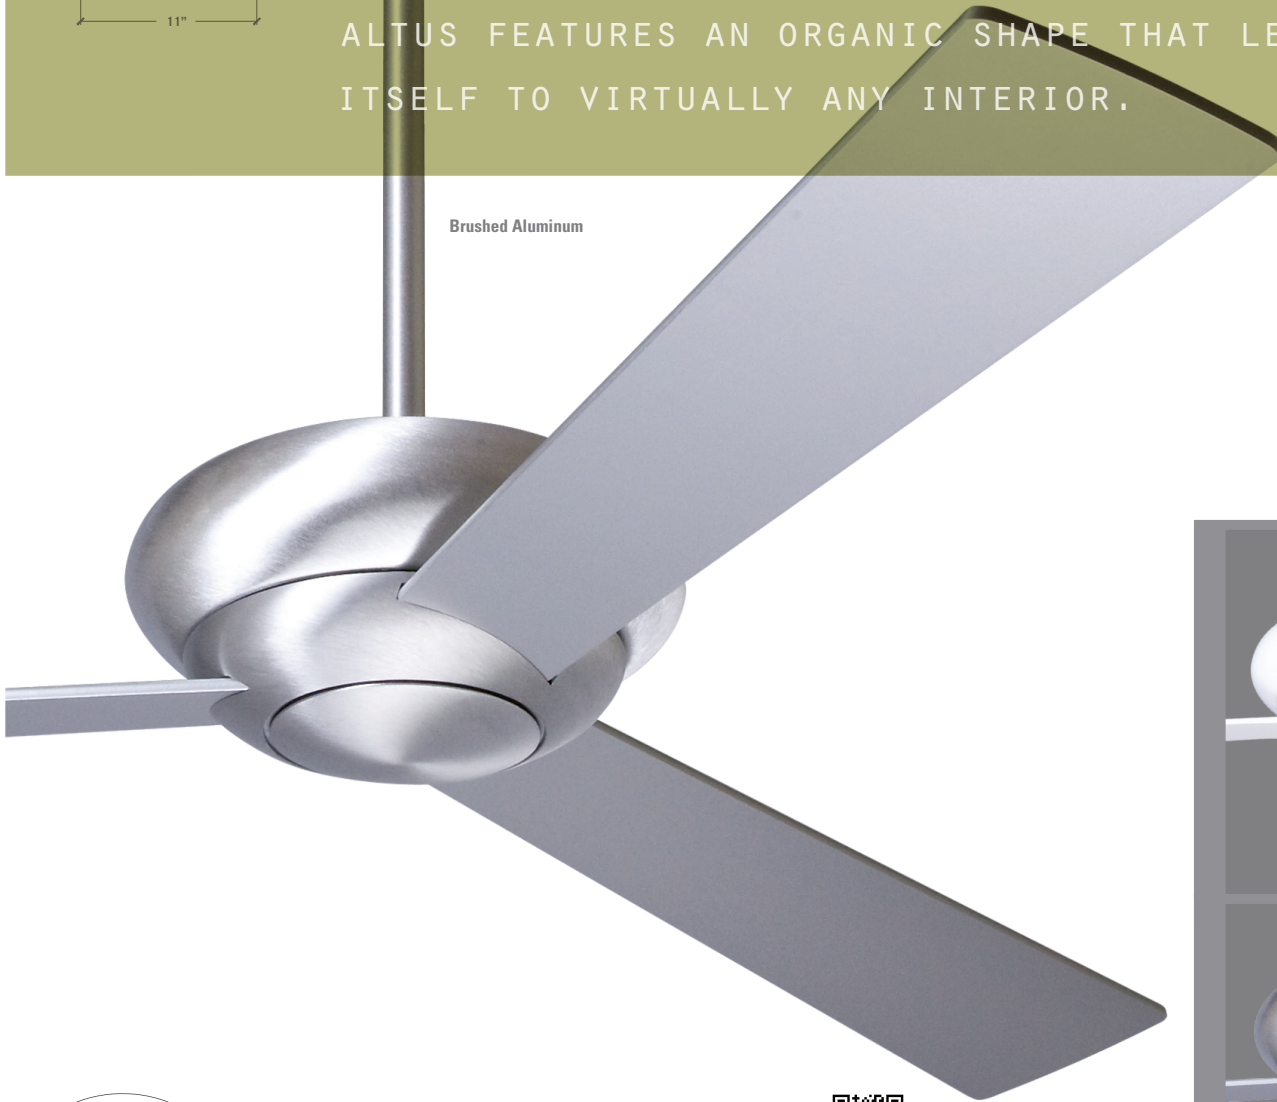

THE ALTUS FAN IS AN EXAMPLE OF RON REZEK USING SUBTRACTIVE SIMPLE FORMS TO BRING FORTH AN ATTRACTIVE AND SOPHISTICATED PRODUCT DESIGN. ARTISTICALLY COMPACT, THE ALTUS FEATURES AN ORGANIC SHAPE THAT LENDS ITSELF TO VIRTUALLY ANY INTERIOR.

Brushed Aluminum

619.232.6064 | sales@urbanlighting.net | 301 4th Avenue | San Diego, CA 92101

ALTUS

Finish	Blade Diameter	Blade Color	Light Option	Control Option
# ALT -				
▲ GW Gloss White	▲ 52 52" Span	▲ WH White	▲ NL No Light	▲ NC No Control
▲ BA Brushed Aluminum	▲ 42 42" Span	▲ AL Aluminum	▲ 250 75W Incandescent	▲ 001 Fan Speed Only
	▲ 36 36" Span		▲ 251 26W Energy Saving CFL	▲ 002 Fan & Light - 3 wire
				▲ 003 Handheld Remote
				▲ 004 Fan & Light - 2 wire
				▲ 005 Wall/Remote Combo

Includes 5" and 17" down rods, yielding 12" or 24" overall length. Optional down rods available.

Special Notes: 1. The #250/#251 light kit adds 5-inches to length of this fan.
2. Available in a Dark Bronze finish from www.periodarts.com.