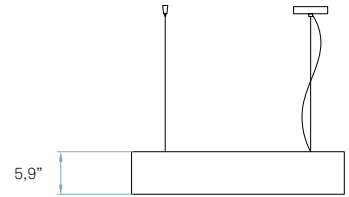

Box size
34 x 34 x 11"

Weight
Gross - 44,2 Lb
Net - 32,2 Lb

Metal canopy
Brushed nickel
ø 4,8"

Electrical cable
Transparent
8 ft drop

Steel cable
4 x 8 ft drop

Top diffuser
Black or White

It's important to select
top diffuser colour

Bottom diffuser
Transparent acrylic

Recommended tube (Not Included)

120V - 277V
T5

Dimming

Linear fluorescent
4 x 24 w max

Standard fit: Lutron

For other options, please
specify dimming needs

MEDIUM SUSPENSION / **Spiro**
 by Remedios Simón