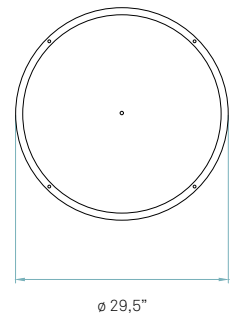

Box size
34 x 34 x 11"

Weight
Gross - 44,2 Lb
Net - 32,2 Lb

Metal canopy
Brushed nickel
ø 4,8"

Electrical cable
Transparent
8 ft drop

Steel cable
4 x 8 ft drop

Top diffuser
Black or White

It's important to select
top diffuser colour

Bottom diffuser
Transparent acrylic

Recommended tube (Not Included)

120V - 277V
T5

Dimming

Linear fluorescent
4 x 24 w max

Standard fit: Lutron

For other options, please
specify dimming needs

MEDIUM SUSPENSION / **Spiro**
 by Remedios Simón