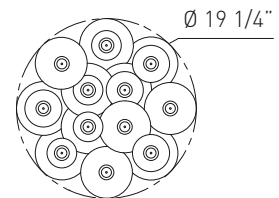

Lamp base - Description	Power consumption	Lamp type	Light direction
G4 halogen	12 x max 20 w	T	direct, indirect
<b>Voltage supply</b>	120 V		
<b>Connection</b>	Connect the electrical wires into j-box		
<b>Fixing</b>	Holes fit for installation		
<b>Protection degree</b>	Only dry location		
<b>Ground</b>	Yes		
<b>Switch mode</b>	Switch on/off		
<b>Transformer</b>	Included (dimnable)		
<b>Structure</b>	Chrome + black		
<b>Cable</b>	Insulated, transparent, slotted		
<b>Lampshade material</b>	Pirex glass		

## SPILLRAY SUSPENSION 12

Design by Manuel Vivian

Collection of glass lights in crystal, orange, red or grey with a chrome plated metal support. Various types of hanging lights available: single, in a linear version with 6 and 10 lights and in a circular composition of 3 and 12 lights. 12V halogen bulb.

Typology: SUSPENSION

Certifications:

lb 19.84  
ft³ 4.59

**Product code composition**

CODE	COLOUR	FITTINGS	BULBS
USSPIL12CSCR12V	crystal		
USSPIL12ARCR12V	orange		
USSPIL12RSCR12V	red	chrome	G4 12 x max 20w
USSPIL12GRCR12V	grey		