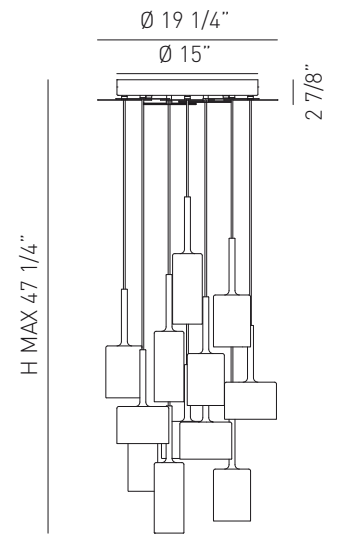

Lamp base - Description	Power consumption	Lamp type	Light direction
G4 halogen	12 x max 20 w	T	direct, indirect
<b>Voltage supply</b>	120 V		
<b>Connection</b>	Connect the electrical wires into j-box		
<b>Fixing</b>	Holes fit for installation		
<b>Protection degree</b>	Only dry location		
<b>Ground</b>	Yes		
<b>Switch mode</b>	Switch on/off		
<b>Transformer</b>	Included (dimnable)		
<b>Structure</b>	Chrome + black		
<b>Cable</b>	Insulated, transparent, slotted		
<b>Lampshade material</b>	Pirex glass		

## SPILLRAY SUSPENSION 12

Design by Manuel Vivian

Collection of glass lights in crystal, orange, red or grey with a chrome plated metal support. Various types of hanging lights available: single, in a linear version with 6 and 10 lights and in a circular composition of 3 and 12 lights. 12V halogen bulb.

Typology: SUSPENSION

Certifications:

lb 19.84  
ft³ 4.59

**Product code composition**

CODE	COLOUR	FITTINGS	BULBS
USSPIL12CSCR12V	crystal		
USSPIL12ARCR12V	orange		
USSPIL12RSCR12V	red	chrome	G4 12 x max 20w
USSPIL12GRCR12V	grey		