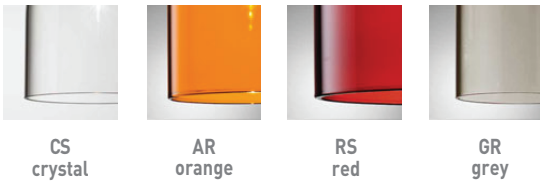

## SPILLRAY SUSPENSION 12

Design by Manuel Vivian

Collection of glass lights in crystal, orange, red or grey with a chrome plated metal support. Various types of hanging lights available: single, in a linear version with 6 and 10 lights and in a circular composition of 3 and 12 lights. 12V halogen bulb.

Typology: SUSPENSION

Certifications:

lb 19.84  
ft³ 4.59

**Product code composition**

CODE	COLOUR	FITTINGS	BULBS
USSPIL12CSCR12V	crystal		
USSPIL12ARCR12V	orange		
USSPIL12RSCR12V	red	chrome	G4 12 x max 20w
USSPIL12GRCR12V	grey		

**Lampshade available colours**

USSPIL12\_\_CR12V

NAME \_\_\_\_\_

NOTES \_\_\_\_\_

\_\_\_\_\_

\_\_\_\_\_

\_\_\_\_\_