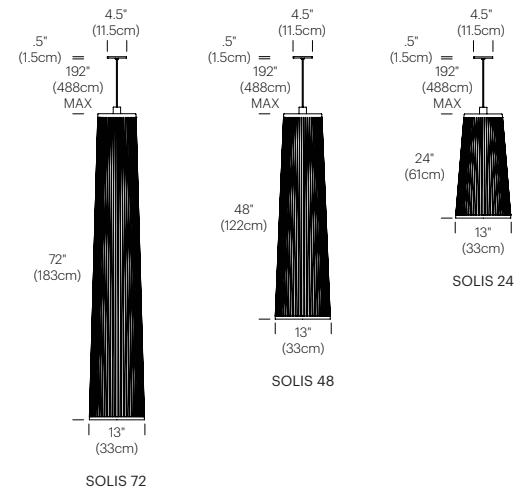

Pablo®

SOLIS

619.232.6064 | sales@urbanlighting.net | 301 4th Avenue | San Diego, CA 92101

SOLIS

DESCRIPTION

Solis is an innovatively simple and elegant suspension lamp that can be used as a pendant, hung from a wall, or as a freestanding portable luminaire to create a distinctive ambiance. The resulting piece is an engaging blend of light and shadow, casting shimmering rays and radiating patterns onto a space.

DESIGNER

Carmine Deganello 2009 / 2010

MATERIALS

- Polyester fabric shade
- Nickel-chrome steel hardware
- Fabric cord

FEATURES

- Full range dimmer
- Ships flat-packed

SPECIFICATIONS

- Voltage: 120/220V 50/60Hz
- Fire retardant polyester fabric
- Cord length: 16' (488cm)

BULB TYPE

- (1x) E26-75W-PAR30 NSP bulb

DIMENSIONS

SOLIS PENDANT (WALL + CEILING)

SOLIS FREESTANDING

FINISH OPTIONS

SOLIS

White