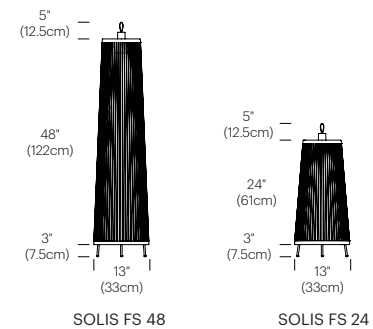

DESIGNER

Carmine Deganello 2009 / 2010

MATERIALS

- Polyester fabric shade
- Nickel-chrome steel hardware
- Fabric cord

FEATURES

- Full range dimmer
- Ships flat-packed

SPECIFICATIONS

- Voltage: 120/220V 50/60Hz
- Fire retardant polyester fabric
- Cord length: 16' (488cm)

BULB TYPE

- (1x) E26-75W-PAR30 NSP bulb

DIMENSIONS

SOLIS PENDANT (WALL + CEILING)

SOLIS FREESTANDING

FINISH OPTIONS

SOLIS

White