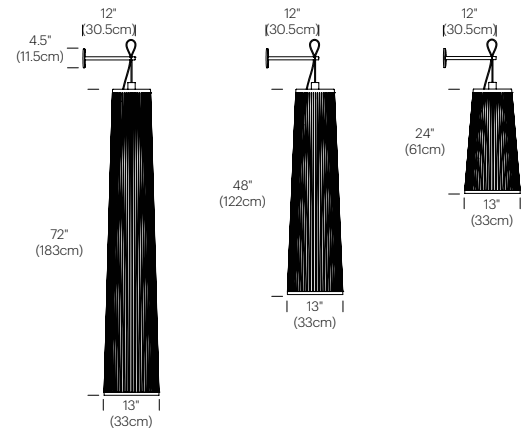

Pablo®

SOLIS

619.232.6064 | sales@urbanlighting.net | 301 4th Avenue | San Diego, CA 92101

SOLIS

DESCRIPTION

Solis is an innovatively simple and elegant suspension lamp that can be used as a pendant, hung from a wall, or as a freestanding portable luminaire to create a distinctive ambiance. The resulting piece is an engaging blend of light and shadow, casting shimmering rays and radiating patterns onto a space.

DESIGNER

Carmine Deganello 2009 / 2010

MATERIALS

- Polyester fabric shade
- Nickel-chrome steel hardware
- Fabric cord

FEATURES

- Full range dimmer
- Ships flat-packed

SPECIFICATIONS

- Voltage: 120/220V 50/60Hz
- Fire retardant polyester fabric
- Cord length: 16' (488cm)

BULB TYPE

- (1x) E26-75W-PAR30 NSP bulb

DIMENSIONS

SOLIS PENDANT (WALL + CEILING)

SOLIS FREESTANDING

FINISH OPTIONS

SOLIS

White