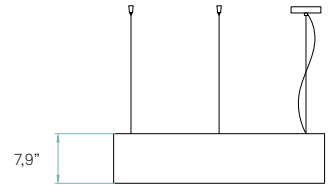

Wood shade colors   Info   References

- 20 IvoryWhite
- 21 Natural Cherry
- 22 Natural Beech
- 24 Yellow
- 25 Orange
- 26 Red
- 28 Blue
- 30 Turquoise
- 31 Chocolate

Light Emission
Direct / Diffused

Certificates

Class I

120V - 277V

SAT SM MULTIV UL

SAT SM DIM UL
Dimmable

Packaging   Components

Box size
43 x 43 x 13"

Weight
Gross - 31,9 Lb
Net - 15,2 Lb

Metal canopy
Brushed nickel
ø 4,8"

Electrical cable
Transparent
8 ft drop

Steel cable
3 x 8 ft drop

Top diffuser
Black or White

It's important to select
top diffuser colour

Bottom diffuser
Matt satin acrylic

Recommended tube (Not Included)

120V - 277V
T5

Dimming

Linear fluorescent
3 x 24 w max

Standard fit: Lutron

For other options, please
specify dimming needs