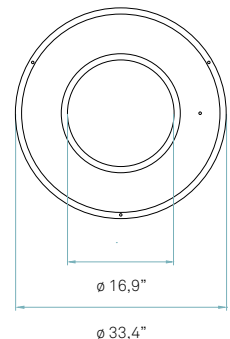

**Weight**  
Gross - 31,9 Lb  
Net - 15,2 Lb

**Metal canopy**  
Brushed nickel  
ø 4,8"

**Electrical cable**  
Transparent  
8 ft drop

**Steel cable**  
3 x 8 ft drop

**Top diffuser**  
Black or White

It's important to select  
top diffuser colour

**Bottom diffuser**  
Matt satin acrylic

Recommended tube (Not Included)

120V - 277V  
T5

Dimming

Linear fluorescent  
3 x 24 w max

Standard fit: Lutron

For other options, please  
specify dimming needs

**MEDIUM SUSPENSION / *Saturnia***  
 by Oskar Cerezo