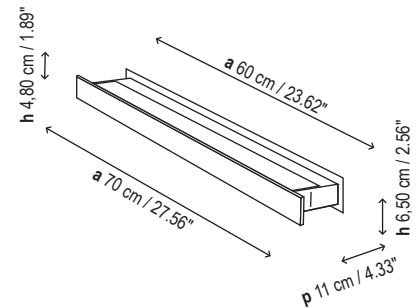

Name: PLANA T5

Design: Christophe Mathieu / 2004

Typology: Wall lamp

Environment: Indoor

Technical description:

Wall light with polished chrome or satin nickel body, providing upper and lower diffusion of light, complete with frosted glass diffuser. Lighting is two F24W T5 fluorescent bulbs. Only fixture finishing is customizable.

Lamps description

Earthing: compulsory

2 x 24 W T5

Voltage: 120V~60Hz

1 Box 7.09 x 31.50 x 5.51 inches

Vol.: 0,0202 m³

Weight: 8.82 lbs

Certifications:

Ref   **Finishings**

T519805U	Satin nickel
T519806U	Brilliant chrome

IMPORTANT NOTE:
Must mount horizontally on 2" x 4" rectangular junction box.
Optional cover plate available for standard junction box mount.
Cover plate not shown in product photography.

Not Customizable

Measures

Project information

Project name: _____

Approved by: _____

Fixture type: _____

Date: _____

Location: _____

Prepared by: _____

Comments: _____

Prepared for: _____

Photometrics