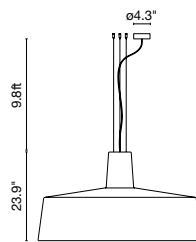

# SOHO

Joan Gaspar, 2010

Shade in rotary moulded polyethylene.  
Methacrylate opal diffuser.

- White (Ral 9003)
- Stone grey (Ral 7039)
- Black (Ral 9005)

**Soho 112 IP44**

←→ 8x T5 HO Mini Bipin 24W

Electronic ballast 120V 60Hz

**Soho 57 IP44**

○ T5-C 2GX13 22W+40W

Electronic ballast 120V 60Hz

Black electrical cord

**Soho 112 IP44**

**Soho 57 IP44**

Suitable for wet locations

Range