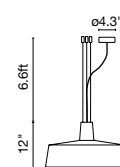

**Soho 57 IP44**

○ T5-C 2GX13 22W+40W

Electronic ballast 120V 60Hz

Black electrical cord

**Soho 112 IP44**

**Soho 57 IP44**

Suitable for wet locations

Range