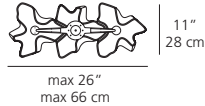

Logico mini ceiling triple linear

incandescent source

- 3 x 100W (E26/A19)
- or
- 3 x 100W (E26/G25)
- or

fluorescent source

- 3 x 18W (GX24q-2/T4)