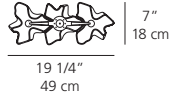

Logico micro ceiling single

incandescent source

- 1 x 60W (E12/G16 1/2)