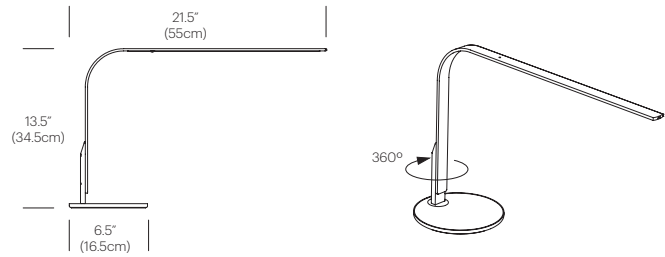

DIMENSIONS

LIM360