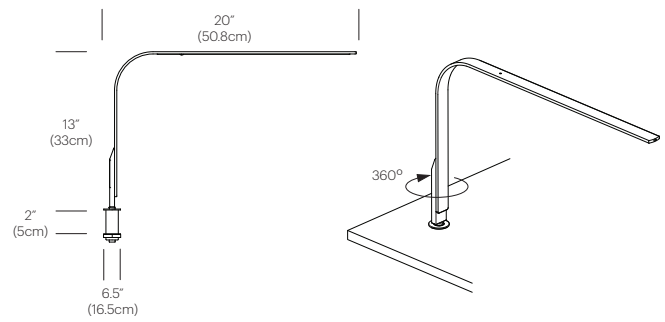

SPECIFICATIONS

- Voltage: 120/220V 60Hz
- Power consumption: 7W
- Color temperature: 3000K
- Luminosity: 295 Lumens
- Luminaire efficacy: 41 Lumens/Watt
- Color Rendition Index: 85
- 50K Hour lifespan
- Global multi-plug adapter available
- Cord length: 10' (304cm)

DIMENSIONS

LIM360

LIM360 SURFACE MOUNT

Note: Surface Mount grommet is satin aluminum; above finish options are for arm only

FINISH OPTIONS

LIM360

White/
Silver Insert

White/
Walnut Insert