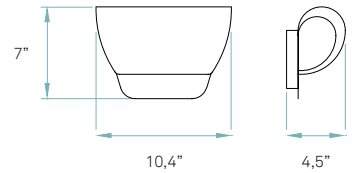

Catalogue Pg. 70-75

Packaging	Components
<ul style="list-style-type: none">  Box size 9 x 9 x 16"  Weight Gross - 2,7 Lb Net - 1,5 Lb 	<ul style="list-style-type: none">  Side diffuser Satin ice  Back plate Chrome