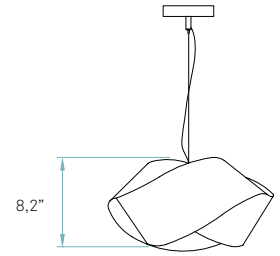

Class I 

120V or 277V

- NUT S E26 UL
- NUT S GU24 UL

Catalogue Pg. 50-55

Packaging Components

Box size
20 x 20 x 12"

Weight
Gross - 4,6 Lb
Net - 1,5 Lb

Metal canopy
Brushed nickel
ø 4,8"

Electrical cable
Transparent
8 ft drop

Steel cable
8 ft drop

Recommended bulbs (Not Included)

120V
E26 Medium Base

120V
GU24

277V
GU24

CFL Globe
1 x 15 w max

CFL Globe
1 x 15 w max