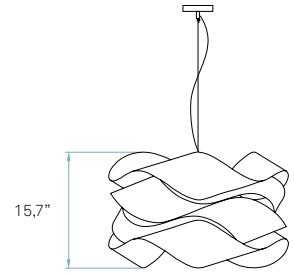

LARGE SUSPENSION / Link
by Ray Power

Wood shade colors	Info	References
<ul style="list-style-type: none">  20 IvoryWhite  21 Natural Cherry  22 Natural Beech  24 Yellow  25 Orange  26 Red  28 Blue  30 Turquoise  31 Chocolate 	<ul style="list-style-type: none">    <p>Light Emission Diffused</p> <p>Certificates</p> <ul style="list-style-type: none">  <p>Class I </p> <p>120V or 277V</p>	<p>LK SG E26 UL</p> <p>LK SG GU24 UL</p> <p>Awards</p> <ul style="list-style-type: none">  <p>Chicago 2008</p> <p>DESIGN PLUS Frankfurt 2007</p>

Catalogue Pg. 22-29

Packaging	Components
<ul style="list-style-type: none">  <p>Box size 30 x 30 x 16"</p> <ul style="list-style-type: none">  <p>Weight Gross - 10,7 Lb Net - 3,2 Lb</p>	<ul style="list-style-type: none">  <p>Metal canopy Brushed nickel ø 4,8"</p> <ul style="list-style-type: none">  <p>Electrical cable Transparent 8 ft drop</p> <ul style="list-style-type: none">  <p>Steel cable 8 ft drop</p>