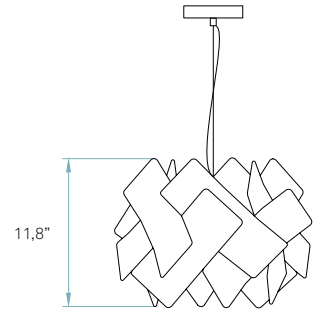

Packaging      Components

Box size  
16 x 16 x 18"

Weight  
Gross - 3,3 Lb  
Net - 0,7 Lb

Metal canopy  
Brushed nickel  
ø 4,8"

Electrical cable  
Transparent  
8 ft drop

Steel cable  
8 ft drop

Recommended bulbs (Not Included)