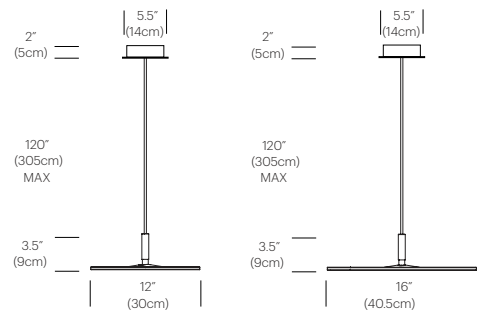

FEATURES

- 360° shade rotation
- 45° shade tilt in two directions
- 4-stage dim control
- USB charging port (Circa Table, Floor and Wall)
- Glare-free illumination
- Ships flat-packed

SPECIFICATIONS

- Voltage: 120/220V 60Hz
- Power Consumption: 11W
- Color temperature: 2700K
- Luminosity: 380 Lumens
- Luminaire efficacy: 35 Lumens/Watt
- Color Rendition Index: 85 CRI
- 50K hour lifespan
- Cord length: 8' (244cm)
- Global multi-plug adapter available

DIMENSIONS

CIRCA TABLE

CIRCA WALL

FINISH OPTIONS

CIRCA PENDANT

CIRCA FLOOR