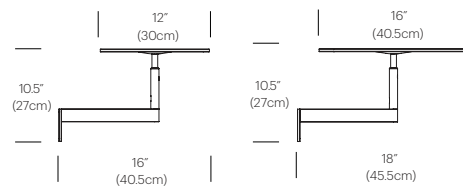

FEATURES

- 360° shade rotation
- 45° shade tilt in two directions
- 4-stage dim control
- USB charging port (Circa Table, Floor and Wall)
- Glare-free illumination
- Ships flat-packed

SPECIFICATIONS

- Voltage: 120/220V 60Hz
- Power Consumption: 11W
- Color temperature: 2700K
- Luminosity: 380 Lumens
- Luminaire efficacy: 35 Lumens/Watt
- Color Rendition Index: 85 CRI
- 50K hour lifespan
- Cord length: 8' (244cm)
- Global multi-plug adapter available

DIMENSIONS

CIRCA TABLE

CIRCA WALL

FINISH OPTIONS

CIRCA PENDANT

CIRCA FLOOR