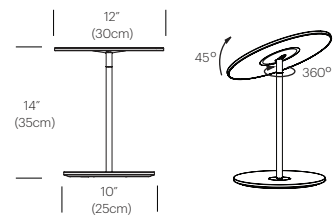

FEATURES

- 360° shade rotation
- 45° shade tilt in two directions
- 4-stage dim control
- USB charging port (Circa Table, Floor and Wall)
- Glare-free illumination
- Ships flat-packed

SPECIFICATIONS

- Voltage: 120/220V 60Hz
- Power Consumption: 11W
- Color temperature: 2700K
- Luminosity: 380 Lumens
- Luminaire efficacy: 35 Lumens/Watt
- Color Rendition Index: 85 CRI
- 50K hour lifespan
- Cord length: 8' (244cm)
- Global multi-plug adapter available

DIMENSIONS

CIRCA TABLE

CIRCA WALL

FINISH OPTIONS

CIRCA PENDANT

CIRCA FLOOR