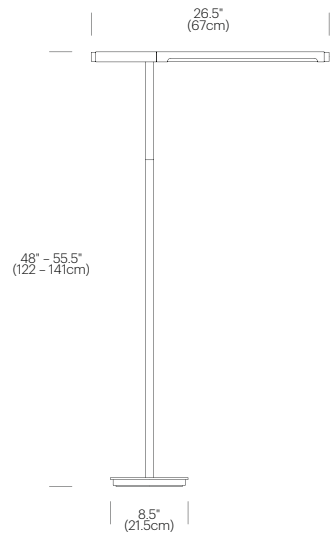

Pablo®

BRAZO

BRAZO

DESCRIPTION

Brazo's precision machined aluminum construction allows for optimal task lighting control with 360° adjustability and 90° tilt. Brazo features a luminous and energy-efficient LED light source which can be dialed to any desired beam-spread and brightness depending on the task.

SPECIFICATIONS

- Voltage: 120/220V 60Hz
- Power Consumption: 9W
- Color temperature: 3000K
- Luminosity: 400 Lumens
- Luminaire efficacy: 43 Lumens/Watt
- Color Rendition Index: 85 CRI
- 50K hour lifespan
- Cord length: 8' (244cm)
- Global Multi-plug adapter available

DIMENSIONS

BRAZO TABLE

BRAZO FLOOR

FINISH OPTIONS

BRAZO TABLE AND FLOOR

Silver

Black

White