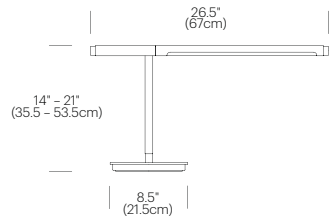

DIMENSIONS

BRAZO TABLE