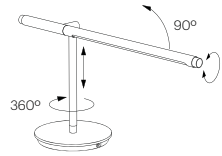

DIMENSIONS

BRAZO TABLE