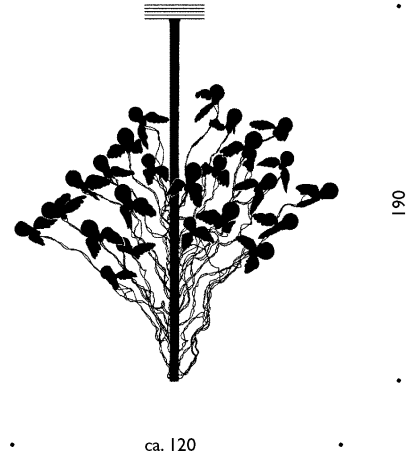

Birds Birds Birds

Gestaltung: Ingo Maurer 1992

Chandelier with 24 low-voltage bulbs halogen and goose-feather wings.

230/125 volts/24 volts
24x10 watts (240 watts total),
Special lamping.

Canopy (12 in. diameter) with built-in transformer, tin-plated metal parts, blue & red colored wires.

Also available with clear wires.

Overall height 75 inches (6 ¼ feet).
Diameter approx. 47"

Alternative heights available on request.
Minimum: 51"/ 4' 3"
Maximum: 126"/ 10 ½'

(Cable length: 3m/ 118"/ 9 ¾')