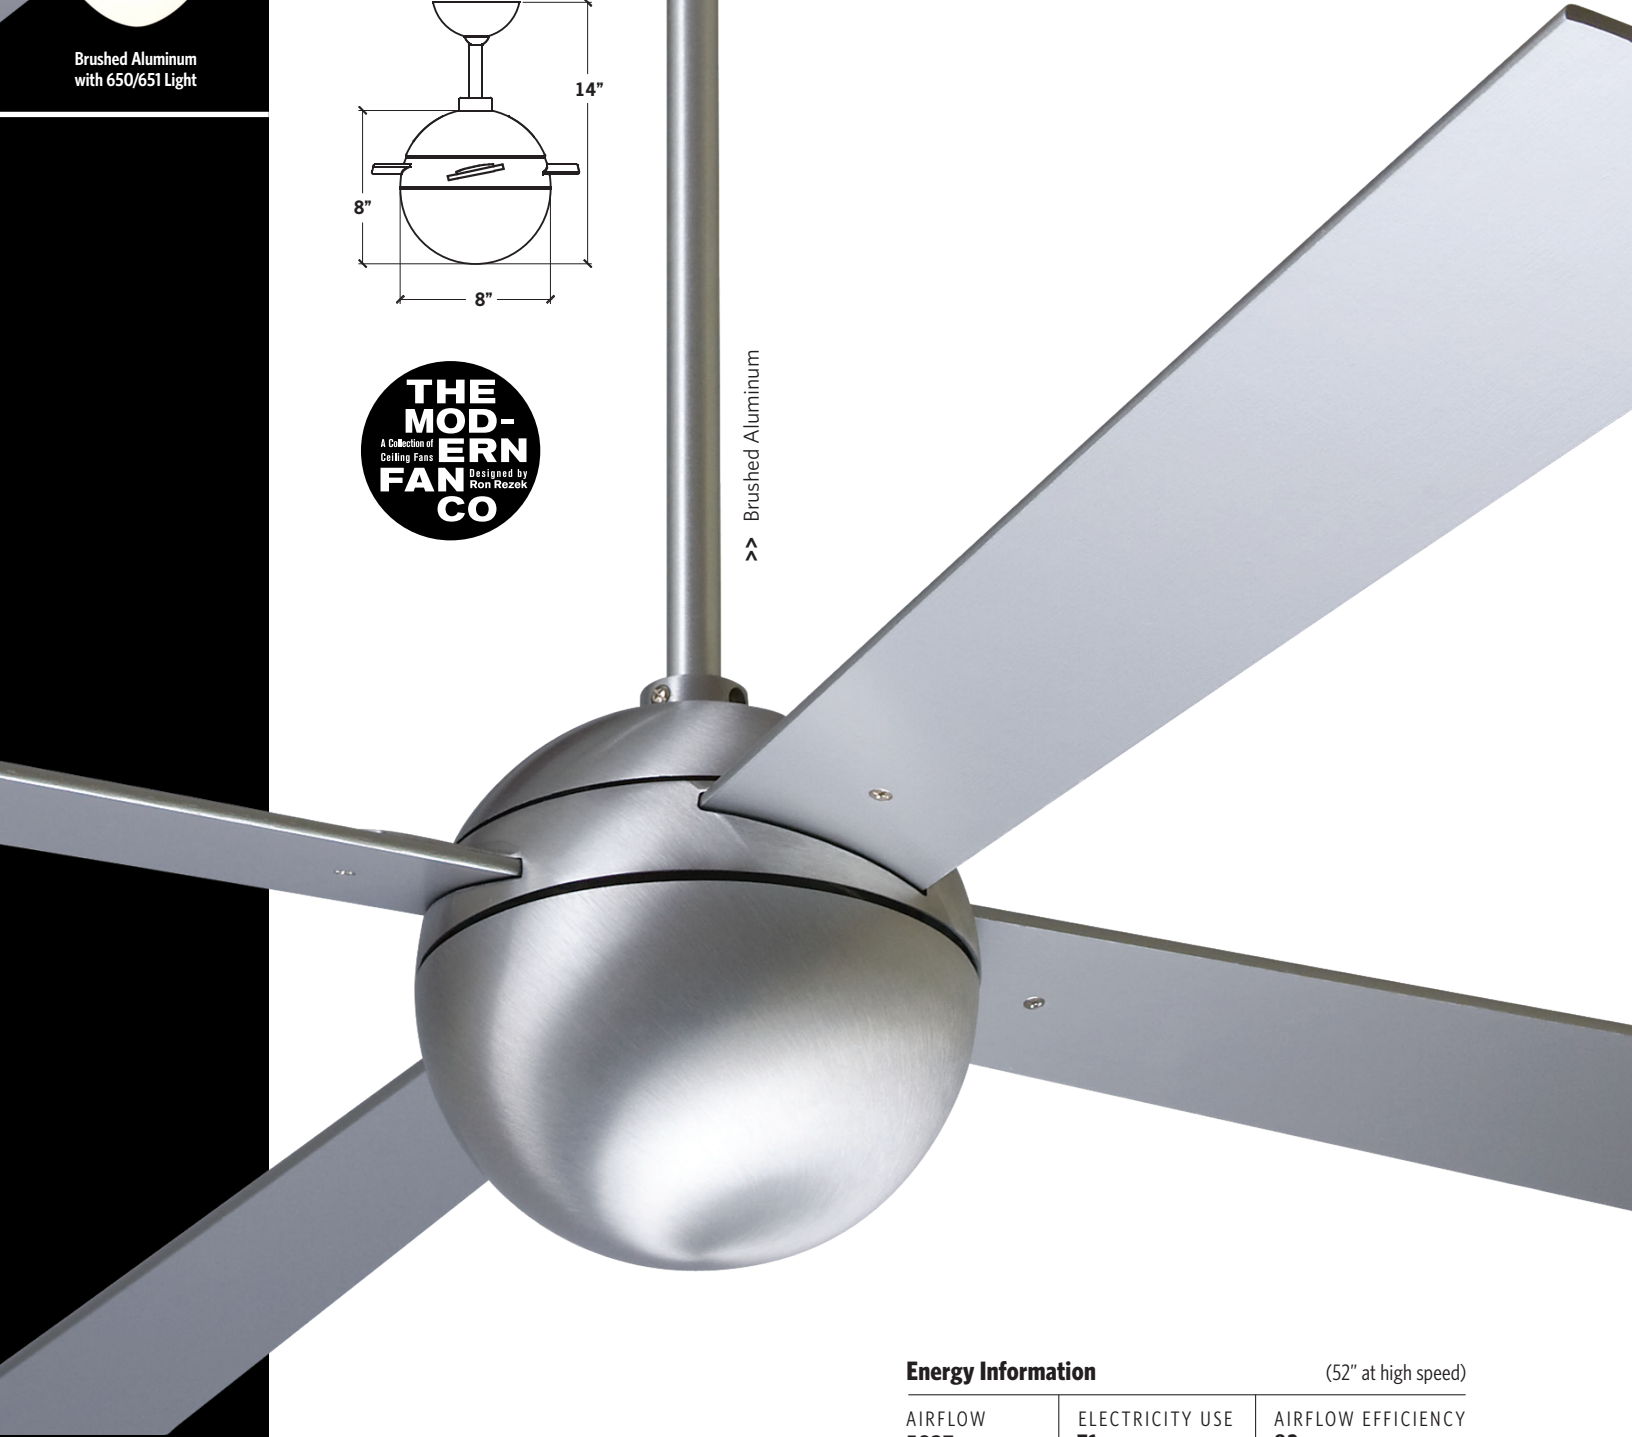

# Ball

Includes 3," 6" and 16" down rods, yielding 11," 14" or 24" overall lengths.  
Optional down rods available.

	Finish	Blade Diameter	Blade Color	Light Option	Control Option
<b>#BAL-</b>					
	▲ <b>GW</b> Gloss White ▲ <b>BA</b> Brushed Aluminum	▲ <b>52</b> 52" Span ▲ <b>42</b> 42" Span	▲ <b>WH</b> White ▲ <b>AL</b> Aluminum ▲ <b>MP</b> Maple	▲ <b>NL</b> No Light ▲ <b>650</b> 75w G9 Halogen ▲ <b>651</b> 18w GU24 Energy Saving CFL	▲ <b>NC</b> No Control ▲ <b>001</b> Fan Speed Only ▲ <b>002</b> Fan & Light - 3 Wire ▲ <b>003</b> Handheld Remote ▲ <b>004</b> Fan & Light - 2 Wire ▲ <b>005</b> Wall/Remote Combo

### Ball Special Notes

1. The #650/#651 light kit adds 1-inches to length of this fan.

Gloss White

Brushed Aluminum with 650/651 Light

Brushed Aluminum

### Energy Information

(52" at high speed)

**AIRFLOW**  
**5837**  
Cubic Feet Per Minute

**ELECTRICITY USE**  
**71**  
Watts (excludes lights)

**AIRFLOW EFFICIENCY**  
**82**  
Cubic Feet Per Minute Per Watt