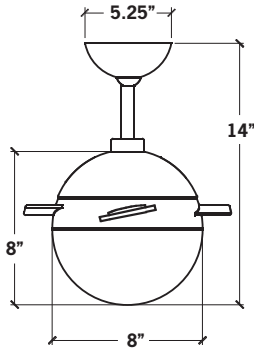

# Ball

Includes 3," 6" and 16" down rods, yielding 11," 14" or 24" overall lengths.  
Optional down rods available.

	Finish	Blade Diameter	Blade Color	Light Option	Control Option
<b>#BAL-</b>					
	▲ <b>GW</b> Gloss White ▲ <b>BA</b> Brushed Aluminum	▲ <b>52</b> 52" Span ▲ <b>42</b> 42" Span	▲ <b>WH</b> White ▲ <b>AL</b> Aluminum ▲ <b>MP</b> Maple	▲ <b>NL</b> No Light ▲ <b>650</b> 75w G9 Halogen ▲ <b>651</b> 18w GU24 Energy Saving CFL	▲ <b>NC</b> No Control ▲ <b>001</b> Fan Speed Only ▲ <b>002</b> Fan & Light - 3 Wire ▲ <b>003</b> Handheld Remote ▲ <b>004</b> Fan & Light - 2 Wire ▲ <b>005</b> Wall/Remote Combo

### Ball Special Notes

1. The #650/#651 light kit adds 1-inches to length of this fan.

Gloss White

Brushed Aluminum with 650/651 Light

Brushed Aluminum