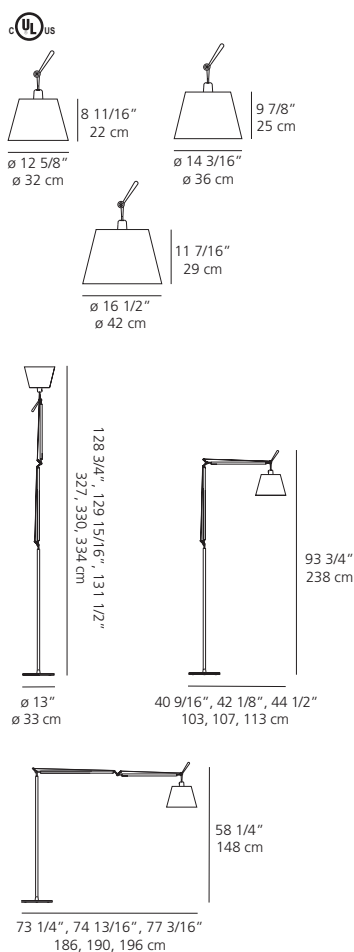

Lampadaire à éclairage DEL, fluorescent ou incandescent ajustable, direct et indirect.

Luminaria de pie para iluminación LED, fluorescente o incandescente difusa directa e indirecta ajustable.

Matériaux: bras articulés en aluminium extrudé entièrement ajustables, au fini anodisé poli ou noir mat • articulations et vis de tension en aluminium moulé poli • câbles de tension en acier inoxydable • pied en aluminium extrudé au fini poli brillant ou noir mat • base en acier lestée revêtue d'aluminium matricé ou noir mat • diffuseur offert en papier parchemin ou tissu gris pâle au fini satiné sur structure en aluminium • diffuseur également offert en tissu noir sur structure en polypropylène blanc • cordon d'alimentation muni d'un variateur

Materiales: estructura de brazo articulado de aluminio extruido completamente ajustable, con acabado anodizado altamente en aluminio pulido anodizado o acabado en negro mate • articulaciones y perillas de control de tensión de fundición de aluminio pulido • cables de tensión de acero inoxidable • apoyo a madres en aluminio extruido en aluminio pulido brillante o acabado en negro mate • base de acero cargado con aluminio estampado o cubierta de color negro mate • difusor disponible en papel encerado o una combinación de satinado gris pálido y fibra de policarbonato • difusor disponible también en tejido negro en un marco de polipropileno blanco • atenuador en el cable

Krüger GmbH & Co. KG - Münster (DE)
Photo: Hartwig Wachsmann

Tolomeo mega floor

- LED/31W
  or
- E26/A19
  LED, CFL, INC max-100W

IP20 Dimmer