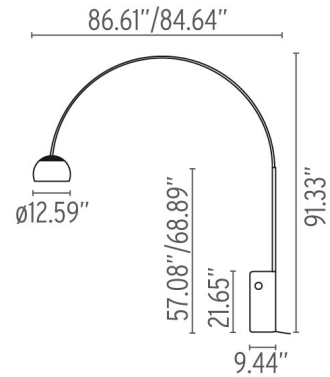

**Arco - Specification Sheet**  
 by Achille and Pier Giacomo Castiglioni, 1962

**Mounting**

Lamp (Bulb) Description	1 x 100W A-21 Medium Silvered Bulb Incandescent
Environment	Indoor - Dry Location
Finish	Stainless
Technical and Product Description	ARCO floor lamp providing direct and indirect light. Arco lamp comes with a marble base supports a spun aluminum reflector via a curved stainless steel adjustable stem. Arco floor lamp is available in LED or incandescent.

**Electrical**

Voltage	120
Switching	Foot switch on power cord

**Physical**

Cord Length (inches)	106
Construction Material	Aluminum, Marble, Stainless steel
Weight	140.7 lbs

FU030000 Stainless

**Dimensional Image**