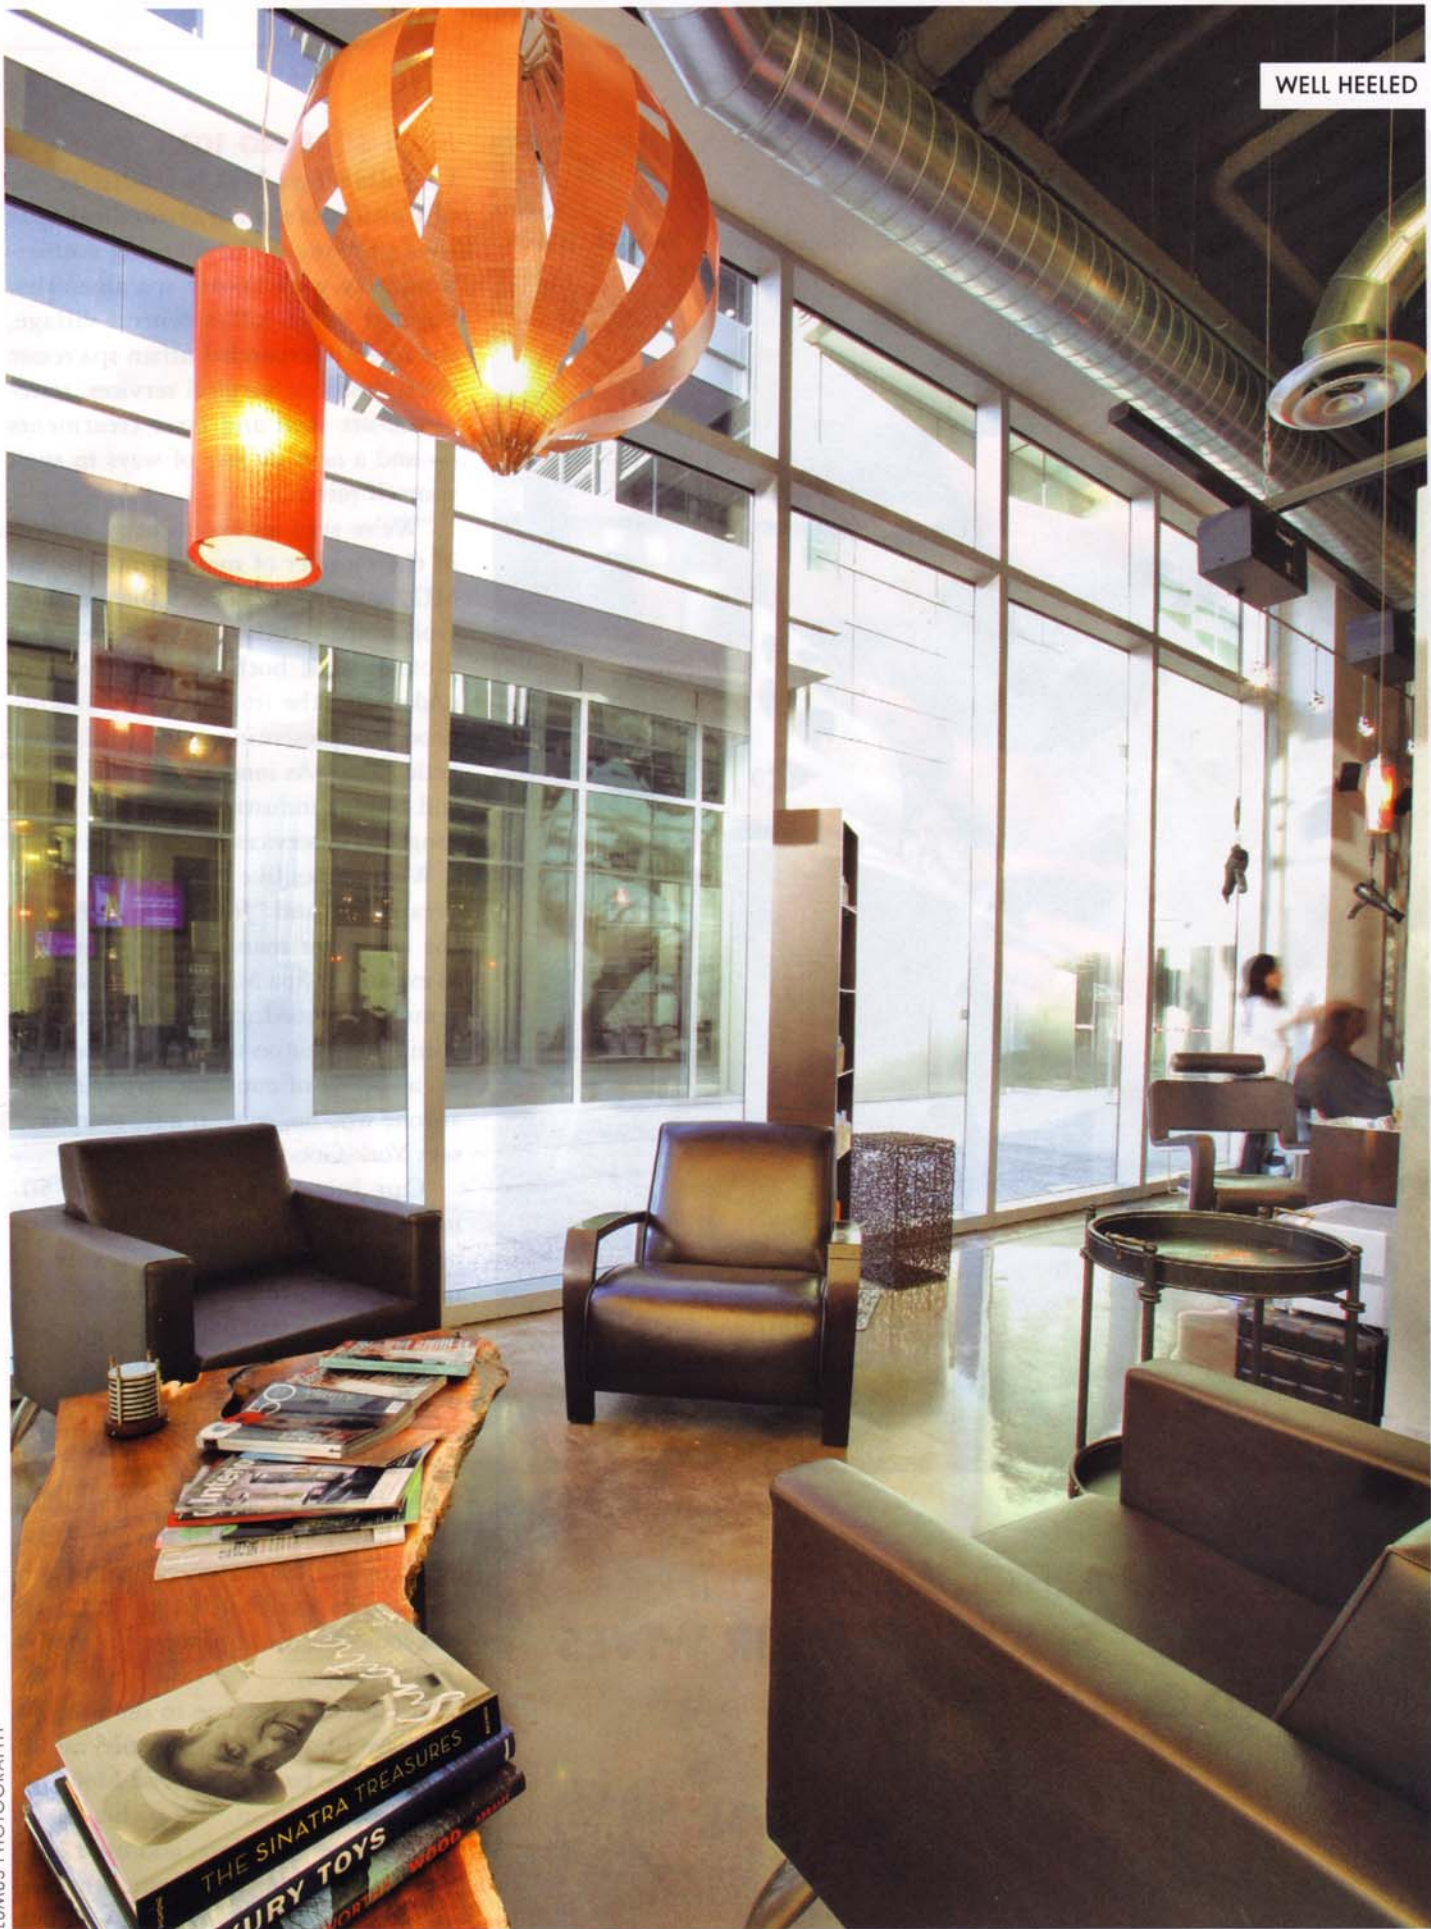

ILLUMUS PHOTOGRAPHY