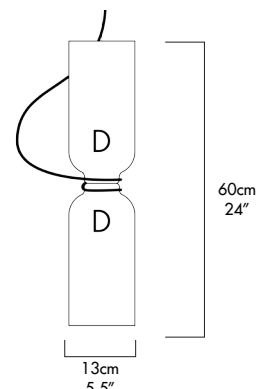

## DESCRIPTION

A Pendant light created by the combination of two of the four possible spun aluminium shades. A, B, C, D.

Each shade contains a LED bulb, providing Up and Down Light. Suspended by a thin 1mm aircraft cable with the fixtures electrical cord gently swaging towards the ceiling.

**COMBO B-D**

**COMBO C-A**

**COMBO C-B**

**COMBO C-C**

**COMBO C-D**

**COMBO D-A**

**COMBO D-B**

**COMBO D-C**