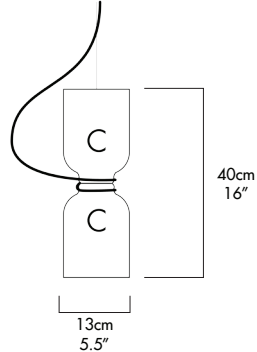

## DESCRIPTION

A Pendant light created by the combination of two of the four possible spun aluminium shades. A, B, C, D.

Each shade contains a LED bulb, providing Up and Down Light. Suspended by a thin 1mm aircraft cable with the fixtures electrical cord gently swaging towards the ceiling.

SPO	-	-	-	- WWW	-
SPO	-	-	-	- WWW	-
SPO	-	-	-	- WWW	-
SPO	-	-	-	- WWW	-
SPO	-	-	-	- WWW	-
SPO	-	-	-	- WWW	-

**COMBO A-A**

**COMBO A-B**

**COMBO A-C**

**COMBO A-D**

**COMBO B-A**

**COMBO B-B**

**COMBO B-C**

**COMBO B-D**

**COMBO C-A**

**COMBO C-B**

**COMBO C-C**

**COMBO C-D**

**COMBO D-A**

**COMBO D-B**

**COMBO D-C**