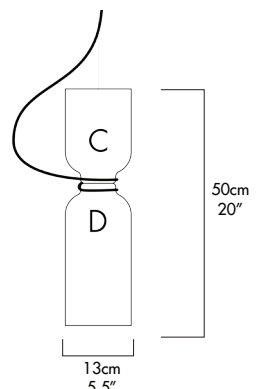

## DESCRIPTION

A Pendant light created by the combination of two of the four possible spun aluminium shades. A, B, C, D.

Each shade contains a LED bulb, providing Up and Down Light. Suspended by a thin 1mm aircraft cable with the fixtures electrical cord gently swaging towards the ceiling.

**COMBO B-D**

**COMBO C-A**

**COMBO C-B**

**COMBO C-C**

**COMBO C-D**

**COMBO D-A**

**COMBO D-B**

**COMBO D-C**