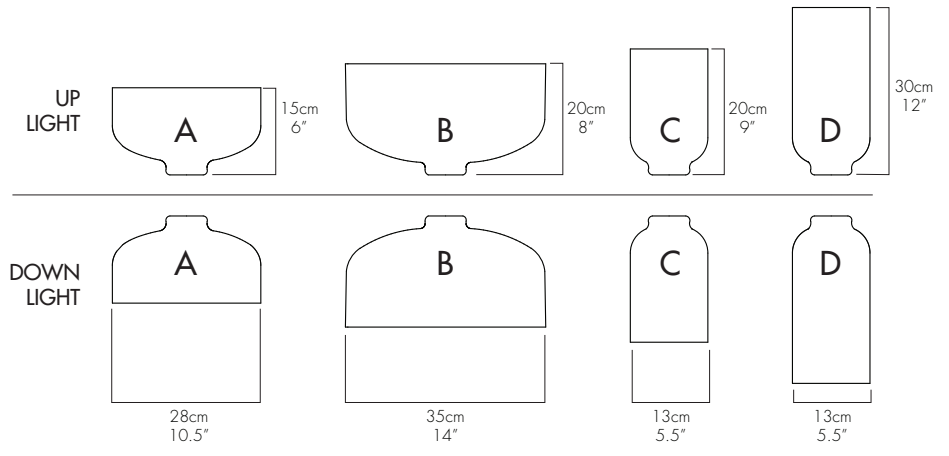

SPOTLIGHT VOLUMES

LUKAS PEET / 2016