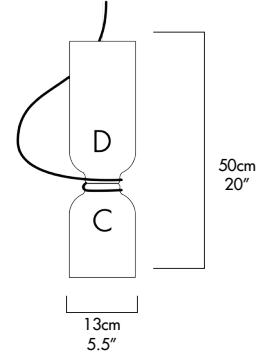

## DESCRIPTION

A Pendant light created by the combination of two of the four possible spun aluminium shades. A, B, C, D.

Each shade contains a LED bulb, providing Up and Down Light. Suspended by a thin 1mm aircraft cable with the fixtures electrical cord gently swaging towards the ceiling.

**COMBO B-D**

**COMBO C-A**

**COMBO C-B**

**COMBO C-C**

**COMBO C-D**

**COMBO D-A**

**COMBO D-B**

**COMBO D-C**