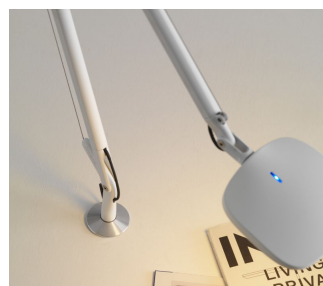

# VOLÉE

Odo Fioravanti, 2015

Volée is a Led luminaire of the latest generation, in which the formal research is combined with technological innovation. Featured by an essential design, Volée switches on with an almost tennis-style gesture: a simple wave of the hand under the head of this lamp activates an electronic device that switches the light on or off without any contact. A touch sensor over the head allows the flow of light to be regulated to four different levels of intensity (40%, 60%, 100%, 0%). A Time Out system automatically switches the lamp off after it has been on for 5 hours. The lamps consists of a head and of structural rods in extruded aluminum and joints in die-cast aluminum. The tension for the hidden-spring balancing mechanisms is provided by steel wires that allow to orientate the light emission with a fluid movement. Available in four different finishes with matt paint in white, light grey, anthracite grey and fluorescent yellow, Volée is suitable for every kind of environment, both modern and traditional.