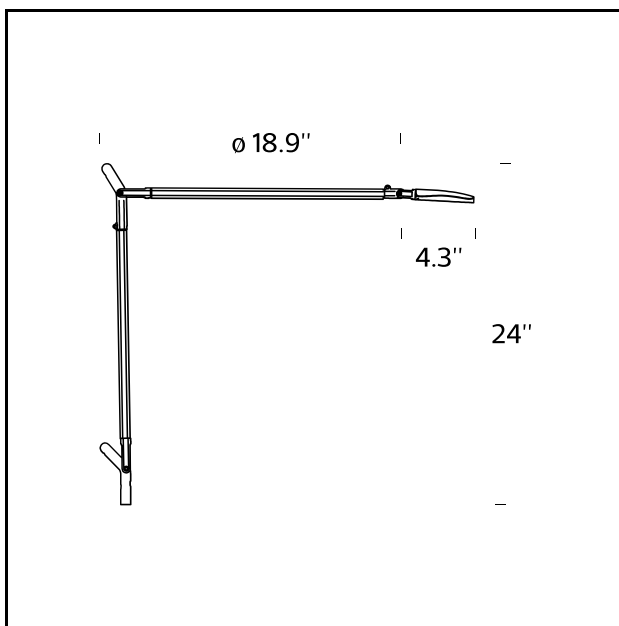

RELATED PRODUCTS

**VOLÉE**

*Wall Lamp*

**VOLÉE**

*Floor Lamp*

**TECHNICAL SHEET**

Table , floor and wall lamp with direct light emission and adjustable head. Body in extruded aluminium, head in die cast aluminium, joints in die-cast aluminum and mechanical wires in steel. Provided with base for table, clamp and wall mounting to be combined with the body, available light grey, anthracite grey, white and fluorescent yellow. A simple wave of the hand under the head of the lamp activates an electronic device that switches the light on or off without any contact (touchless). A touch sensor over the head allows the flow of light to be regulated to four different levels of intensity (0%, 40%, 60%, 100%). A Time Out system automatically switches the lamp off after it has been on for 5 hours. Once the lamp is switched off, it keeps the last light intensity used. The lamp is supplied with multiple plug. Black power cable, ballast on cable and plug.

### **BASE FOR TABLE CODE - 4290..**

Base for table, available light grey, anthracite grey, white and fluorescent yellow (size 7" x 7")

### **CLAMP CODE - 4288..**

Clamp for table, available light grey, anthracite grey, white and fluorescent yellow (size 1.2" x 6")

Subject to technical modifications and modifications to content