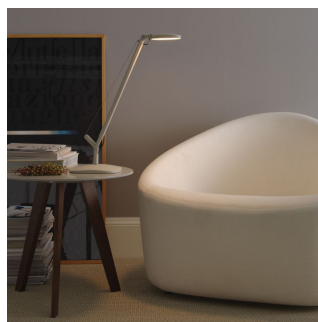

RELATED PRODUCTS

**VOLÉE**

*Wall Lamp*

**VOLÉE**

*Floor Lamp*

**TECHNICAL SHEET**

Table , floor and wall lamp with direct light emission and adjustable head. Body in extruded aluminium, head in die cast aluminium, joints in die-cast aluminum and mechanical wires in steel. Provided with base for table, clamp and wall mounting to be combined with the body, available light grey, anthracite grey, white and fluorescent yellow. A simple wave of the hand under the head of the lamp activates an electronic device that switches the light on or off without any contact (touchless). A touch sensor over the head allows the flow of light to be regulated to four different levels of intensity (0%, 40%, 60%, 100%). A Time Out system automatically switches the lamp off after it has been on for 5 hours. Once the lamp is switched off, it keeps the last light intensity used. The lamp is supplied with multiple plug. Black power cable, ballast on cable and plug.