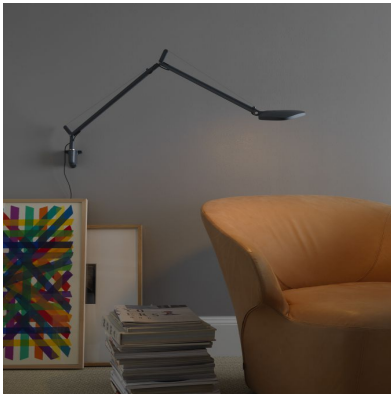

RELATED PRODUCTS

**VOLÉE**

*Wall Lamp*

**VOLÉE**

*Floor Lamp*

**TECHNICAL SHEET**

Table , floor and wall lamp with direct light emission and adjustable head. Body in extruded aluminium, head in die cast aluminium, joints in die-cast aluminum and mechanical wires in steel. Provided with base for table, clamp and wall mounting to be combined with the body, available light grey, anthracite grey, white and fluorescent yellow. A simple wave of the hand under the head of the lamp activates an electronic device that switches the light on or off without any contact (touchless). A touch sensor over the head allows the flow of light to be regulated to four different levels of intensity (0%, 40%, 60%, 100%). A Time Out system automatically switches the lamp off after it has been on for 5 hours. Once the lamp is switched off, it keeps the last light intensity used. The lamp is supplied with multiple plug. Black power cable, ballast on cable and plug.