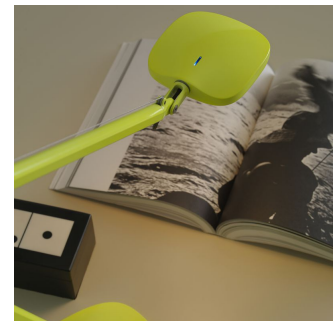

# VOLÉE

Odo Fioravanti, 2015

Volée is a Led luminaire of the latest generation, in which the formal research is combined with technological innovation. Featured by an essential design, Volée switches on with an almost tennis-style gesture: a simple wave of the hand under the head of this lamp activates an electronic device that switches the light on or off without any contact. A touch sensor over the head allows the flow of light to be regulated to four different levels of intensity (40%, 60%, 100%, 0%). A Time Out system automatically switches the lamp off after it has been on for 5 hours. The lamps consists of a head and of structural rods in extruded aluminum and joints in die-cast aluminum. The tension for the hidden-spring balancing mechanisms is provided by steel wires that allow to orientate the light emission with a fluid movement. Available in four different finishes with matt paint in white, light grey, anthracite grey and fluorescent yellow, Volée is suitable for every kind of environment, both modern and traditional.