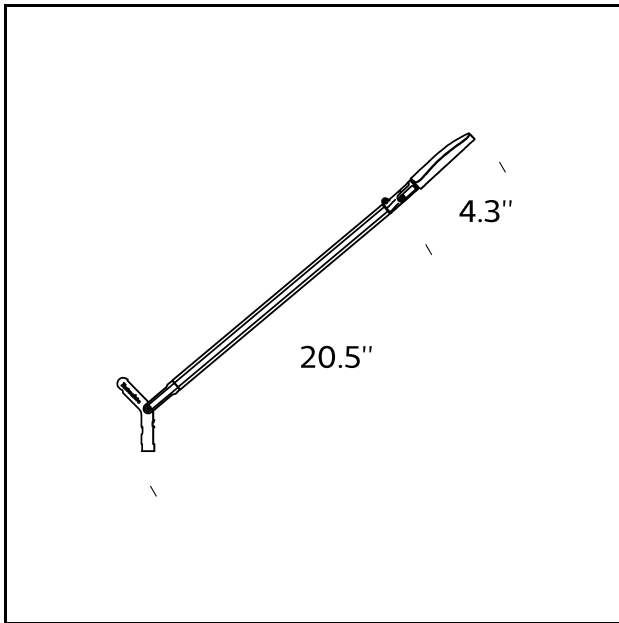

RELATED PRODUCTS

**VOLÉE**

*Wall Lamp*

**VOLÉE**

*Floor Lamp*

**TECHNICAL SHEET**

Table , floor and wall lamp with direct light emission and adjustable head. Body in extruded aluminium, head in die cast aluminium, joints in die-cast aluminum and mechanical wires in steel. Provided with base for table, clamp and wall mounting to be combined with the body, available light grey, anthracite grey, white and fluorescent yellow. A simple wave of the hand under the head of the lamp activates an electronic device that switches the light on or off without any contact (touchless). A touch sensor over the head allows the flow of light to be regulated to four different levels of intensity (0%, 40%, 60%, 100%). A Time Out system automatically switches the lamp off after it has been on for 5 hours. Once the lamp is switched off, it keeps the last light intensity used. The lamp is supplied with multiple plug. Black power cable, ballast on cable and plug.

**LIGHTING SOURCE:** LED - 7,5W (2700 K, CRI >90, 800 Lm)

**PLUG:** Black multiplug

**POWER CORD:** Black

**DIMMER:** Touch dimmer

**MODEL NAME:** Demi Volée

**CODE:** 4289..

**MATERIALS:** Aluminium

### **CLAMP CODE - 4288..**

Clamp for table, available light grey, anthracite grey, white and fluorescent yellow (size 1.2" x 6")

Subject to technical modifications and modifications to content