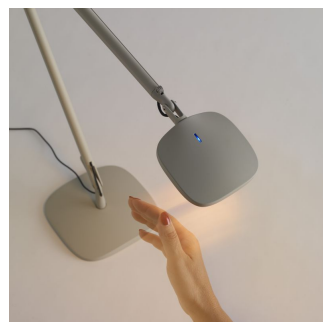

RELATED PRODUCTS

**VOLÉE**

*Wall Lamp*

**VOLÉE**

*Floor Lamp*

**TECHNICAL SHEET**

Table , floor and wall lamp with direct light emission and adjustable head. Body in extruded aluminium, head in die cast aluminium, joints in die-cast aluminum and mechanical wires in steel. Provided with base for table, clamp and wall mounting to be combined with the body, available light grey, anthracite grey, white and fluorescent yellow. A simple wave of the hand under the head of the lamp activates an electronic device that switches the light on or off without any contact (touchless). A touch sensor over the head allows the flow of light to be regulated to four different levels of intensity (0%, 40%, 60%, 100%). A Time Out system automatically switches the lamp off after it has been on for 5 hours. Once the lamp is switched off, it keeps the last light intensity used. The lamp is supplied with multiple plug. Black power cable, ballast on cable and plug.