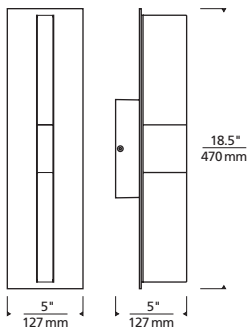

LYFT 18 DIFFUSE WALL SCONCE

Lyft 18

PHOTOMETRICS*

*For latest photometrics, please visit www.techlighting.com/OUTDOOR

LYFT 18 DIFFUSE

Total Lumen Output: 282.1
Total Power: 9.8
Luminaire Efficacy: 28.5
Color Temp: 3000k
CRI: 80+
BUG Rating: B0-U3-G1