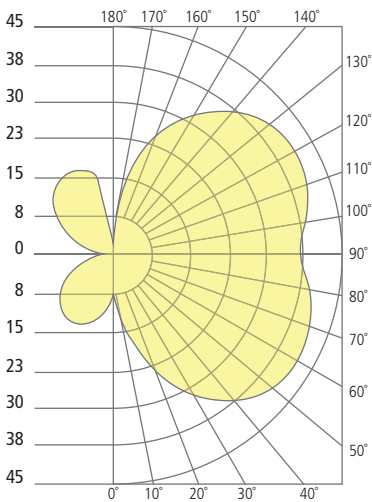

PROJECT INFO

FIXTURE TYPE & QUANTITY

JOB NAME & INFO

NOTES

GENERATION BRANDS

© 2016 Tech Lighting, L.L.C. All rights reserved. The "Tech Lighting" graphic is a registered trademark of Tech Lighting, L.L.C. Tech Lighting reserves the right to change specifications for product improvements without notification.