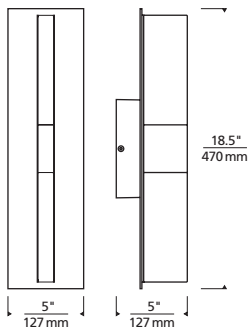

LYFT 18 CLEAR WALL SCENCE

Lyft 18

PHOTOMETRICS*

*For latest photometrics, please visit www.techlighting.com/OUTDOOR

LYFT 18 CLEAR

Total Lumen Output: 221
Total Power: 9.9
Luminaire Efficacy: 22.3
Color Temp: 3000K
CRI: 80+
BUG Rating: B0-U3-G1