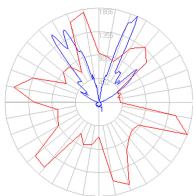

-Double

-Double EXT

-Single

-Single EXT

### Dimensions

### Light distribution

INDIRECT

Red = Max Cd. Through Vertical plane  
Blue = Max Cd. Through Horizontal plane