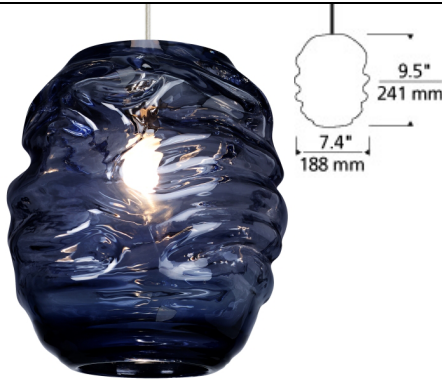

**Audra Grande Pendant** 

**DESCRIPTION**

Thick, organic flowing glass of the modern Audra Grande pendant light from Tech Lighting is painstakingly molded by European artisans to create an incredibly deep and rhythmic silhouette through which your choice of LED light or halogen light is artfully diffused. At 9.5" in height, this beautiful and unique pendant fixture is the perfect scale to be used as kitchen island lighting, bath lighting flanking a vanity or perhaps installed in a cluster as a modern interpretation of a chandelier in a foyer or dining room. With its five on-trend glass colors including classic clear, sultry smoke, surf green, winter white and steel blue, the Audra Grande light fixtures may be used to add a pop of color to complement decor in your special space. Includes low-voltage, 35 watt halogen bi-pin lamp or 8 watt, 500 delivered lumen, replaceable LED SORAA® module and six feet of field-cutttable cable. Dimmable with low-voltage electronic dimmer. Works with SORAA.