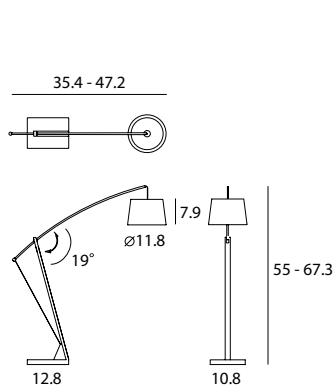

SEED DESIGN

ARCHER / 1

© 2016 SEED LIGHTING DESIGN CO., LTD.

ARCHER 射手座

ARCHER is one of the brightest constellations in a summer night. The solid bow arm is constructed with beech. The bowstring is conveniently created for easy adjustment in the lamp's arm. The ARCHER is available in two floor sizes. Its base is solidly constructed with metal. With ingenuity and technique, the wires are concealed within the wooden body.

Archer Floor
 SQ-703FR
 E26 1 x Max 60W
 Materials : fabric, steel, beech
 Color : matte black
 Remark : w/o diffuser

Archer Mega Floor
 SQ-603FLR
 E26 3 x Max 60W
 Materials : fabric, steel, beech
 Color : matte black
 Remark : with diffuser

Measurement : inches

ARCHER / 2