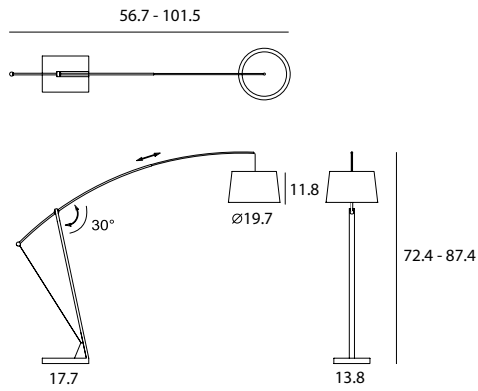

SEED DESIGN

ARCHER / 1

© 2016 SEED LIGHTING DESIGN CO., LTD.

ARCHER 射手座

ARCHER is one of the brightest constellations in a summer night. The solid bow arm is constructed with beech. The bowstring is conveniently created for easy adjustment in the lamp's arm. The ARCHER is available in two floor sizes. Its base is solidly constructed with metal. With ingenuity and technique, the wires are concealed within the wooden body.

Archer Floor
 SQ-703FR
 E26 1 x Max 60W
 Materials : fabric, steel, beech
 Color : matte black
 Remark : w/o diffuser

Archer Mega Floor
 SQ-603FLR
 E26 3 x Max 60W
 Materials : fabric, steel, beech
 Color : matte black
 Remark : with diffuser

Measurement : inches

ARCHER / 2