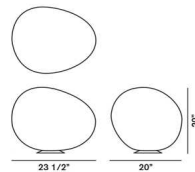

Materials polyethylene and metal

Colors white

Brightness light
diffused light

Model

Gregg XL

Weight

net lbs: 9,48
gross lbs: 16,09

Packaging

vol. cub. ft.: 6,321
n. boxes: 2

Bulbs

compact fluorescent 1x26W E26

Cable length

Certifications

Suitable for wet locations

Gregg large

Weight

net lbs: 7,94
gross lbs: 11,91

Packaging

vol. cub. ft.: 3,320
n. boxes: 2

Bulbs

compact fluorescent 1x26W E26

Cable length

Certifications

Suitable for wet locations