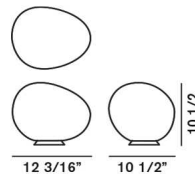

Materials polyethylene and metal

Colors white

Brightness light
diffused light

Model

Gregg XL

Weight

net lbs: 9,48
gross lbs: 16,09

Packaging

vol. cub. ft.: 6,321
n. boxes: 2

Bulbs

compact fluorescent 1x26W E26

Cable length

Certifications

Suitable for wet locations

Gregg large

Weight

net lbs: 7,94
gross lbs: 11,91

Packaging

vol. cub. ft.: 3,320
n. boxes: 2

Bulbs

compact fluorescent 1x26W E26

Cable length

Certifications

Suitable for wet locations

Gregg small

Weight

net lbs: 3,53
gross lbs: 6,40

Packaging

vol. cub. ft.: 1,095
n. boxes: 2

Bulbs

compact fluorescent 1x15W E26 medium

Cable length