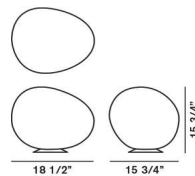

Materials polyethylene and metal

Colors white

Brightness light
diffused light

Model

Gregg XL

Weight

net lbs: 9,48
gross lbs: 16,09

Packaging

vol. cub. ft.: 6,321
n. boxes: 2

Bulbs

compact fluorescent 1x26W E26

Cable length

Certifications

Suitable for wet locations

Gregg large

Weight

net lbs: 7,94
gross lbs: 11,91

Packaging

vol. cub. ft.: 3,320
n. boxes: 2

Bulbs

compact fluorescent 1x26W E26

Cable length

Certifications

Suitable for wet locations

Gregg small

Weight

net lbs: 3,53
gross lbs: 6,40

Packaging

vol. cub. ft.: 1,095
n. boxes: 2

Bulbs

compact fluorescent 1x15W E26 medium

Cable length