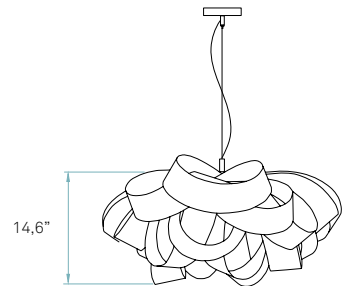

SMALL SUSPENSION / **Agatha**
by Luis Eslava Studio

Wood shade colors	Info	References
<ul style="list-style-type: none">  20 Ivory White  21 Natural Cherry  22 Natural Beech  24 Yellow  25 Orange  26 Red  28 Blue  30 Turquoise  31 Chocolate 	<ul style="list-style-type: none">     <p>Light Emission Diffused</p> <p>Certificates</p> <p>UL US</p> <p>Class I</p> <p>120V or 277V</p>	<p>ATA SP E26 UL</p> <p>ATA SP GU24 UL</p> <p>Awards</p>  <p>HD Las Vegas 2011</p>  <p>World Architecture Award 2011</p>

Catalogue Pg. 10-21, 244-245, 252

Packaging	Components
 <p>Box size 30 x 30 x 18"</p>  <p>Weight Gross - 13 Lb Net - 4,6 Lb</p>	 <p>Metal canopy Brushed nickel ø 4,8"</p> <p>Electrical cable Transparent 8 ft drop</p> <p>Steel cable 8 ft drop</p>