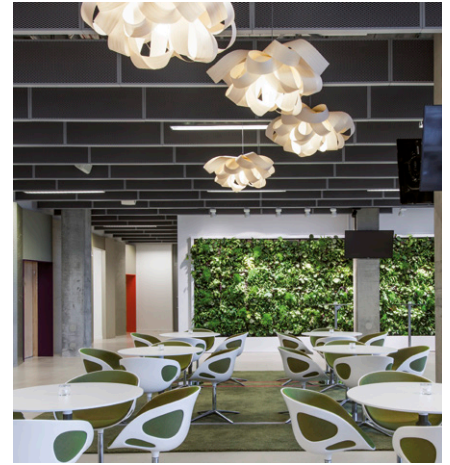

SMALL SUSPENSION / **Agatha**
by Luis Eslava Studio

Wood shade colors	Info	References
<ul style="list-style-type: none">  20 Ivory White  21 Natural Cherry  22 Natural Beech  24 Yellow  25 Orange  26 Red  28 Blue  30 Turquoise  31 Chocolate 	<ul style="list-style-type: none">     <p>Light Emission Diffused</p> <p>Certificates</p> <p>UL US</p> <p>Class I</p> <p>120V or 277V</p>	<p>ATA SP E26 UL</p> <p>ATA SP GU24 UL</p> <p>Awards</p>  <p>HD Las Vegas 2011</p>  <p>World Architecture Award 2011</p>

Catalogue Pg. 10-21, 244-245, 252

Packaging	Components
 <p>Box size 30 x 30 x 18"</p>  <p>Weight Gross - 13 Lb Net - 4,6 Lb</p>	 <p>Metal canopy Brushed nickel ø 4,8"</p> <p>Electrical cable Transparent 8 ft drop</p> <p>Steel cable 8 ft drop</p>