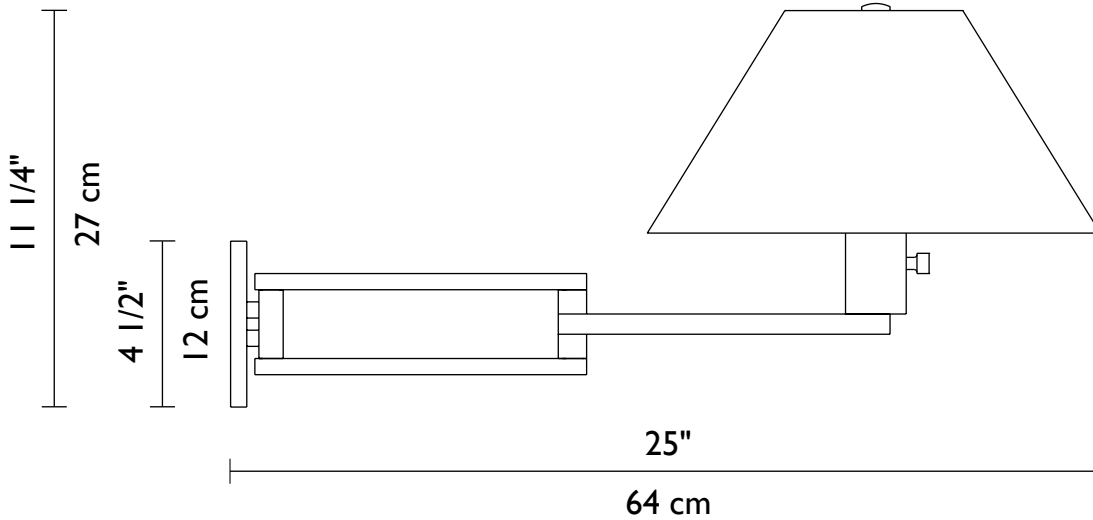

MASTER

Brushed Nickel

MASTER

Sturdy, double jointed swing arm wall lamp with linen shade.

Technical Information

FINISHES

Standard

Brushed Nickel
Polished Chrome

Special

Polished Brass
Brushed Brass
Bronze

Mounting Specifications

Visit our
showroom at the
Dallas Trade Mart

Incandescent Source
1 x 100w (Max)
Medium base 3-way bulb
Lamp included

Fluorescent source available,
please contact us for more
information.