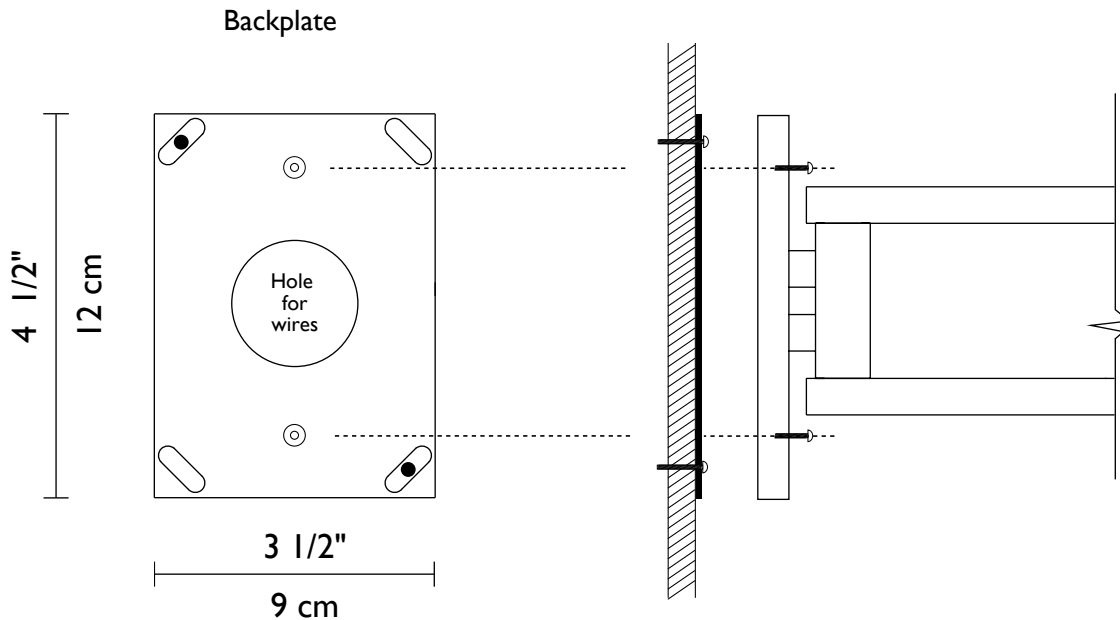

MASTER

Brushed Nickel

MASTER

Sturdy, double jointed swing arm wall lamp with linen shade.

Technical Information

FINISHES

Standard

Brushed Nickel
Polished Chrome

Special

Polished Brass
Brushed Brass
Bronze

Mounting Specifications

Visit our
showroom at the
Dallas Trade Mart

Incandescent Source
1 x 100w (Max)
Medium base 3-way bulb
Lamp included

Fluorescent source available,
please contact us for more
information.