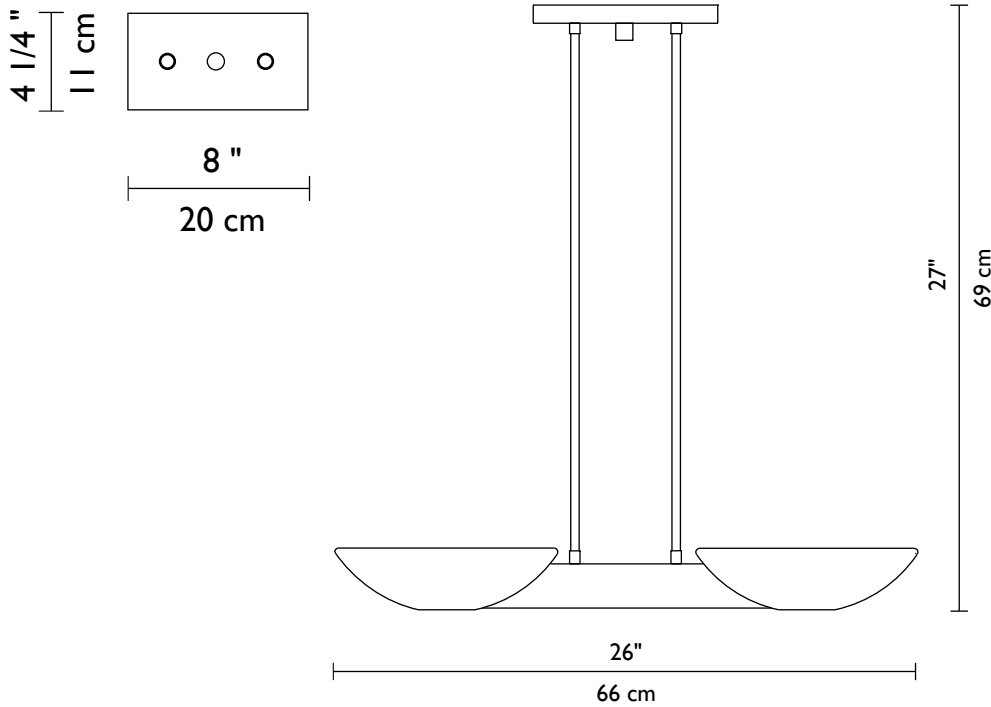

PASCAL

Polished Chrome

Brushed Nickel

Polished Brass

PASCAL

Drop ceiling fixture featuring direct and indirect illumination.

Technical Information

FINISHES

Standard

Brushed Nickel
Polished Chrome

Special

Polished Brass
Brushed Brass
Bronze

Mounting Specifications

Visit our
showroom at the
Dallas Trade Mart

Halogen Source

2 x 300w (Max) 
Double-ended T3 halogen lamps
Lamps included