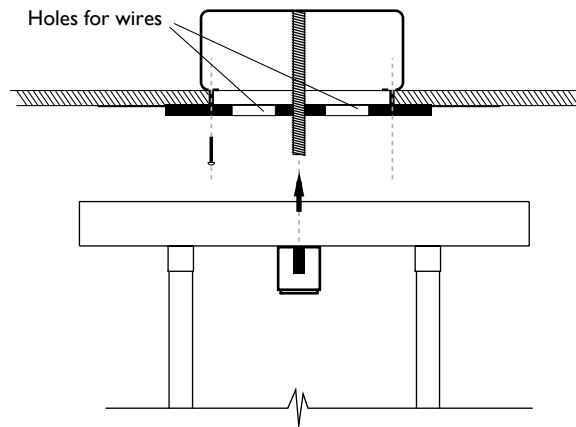

PASCAL

Polished Chrome

Brushed Nickel

Polished Brass

PASCAL

Drop ceiling fixture featuring direct and indirect illumination.

Technical Information

FINISHES

Standard

Brushed Nickel
Polished Chrome

Special

Polished Brass
Brushed Brass
Bronze

Mounting Specifications

Visit our
showroom at the
Dallas Trade Mart

Halogen Source

2 x 300w (Max) 
Double-ended T3 halogen lamps
Lamps included