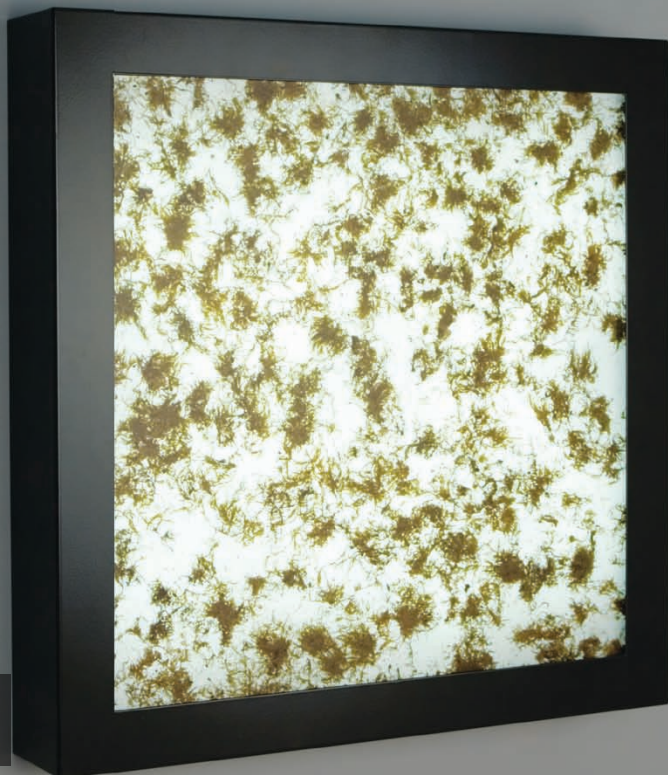

ADA
COMPLIANT

V-II SQUARE

STANDARD
DIFFUSER OPTIONS

shown in bronze
finish with Capiz
Honey Sienna diffuser

VERITAS

Savannah Grass

3form

Capiz Honey Sienna

Structured Bamboo

Thatch

Lumicor
architectural resin panels

Moss

Sepia Lace

shown in
bronze finish
with Moss diffuser

ADA
COMPLIANT

V2 - SQUARE

Organically inspired diffusers by **3-Form** (3-form.com), **Lumicor** (lumicor.com) and **Veritas Ideas** (veritasideas.com) along with fluorescent illumination, the V2 collection is the epitome of Earth-friendly* while still maintaining a strong sense of elegance and function. Several platform shapes and stock patterns infused with sea shells, grasses, moss or bamboo and an array of custom possibilities make this collection perfect for the vision of any design professional.