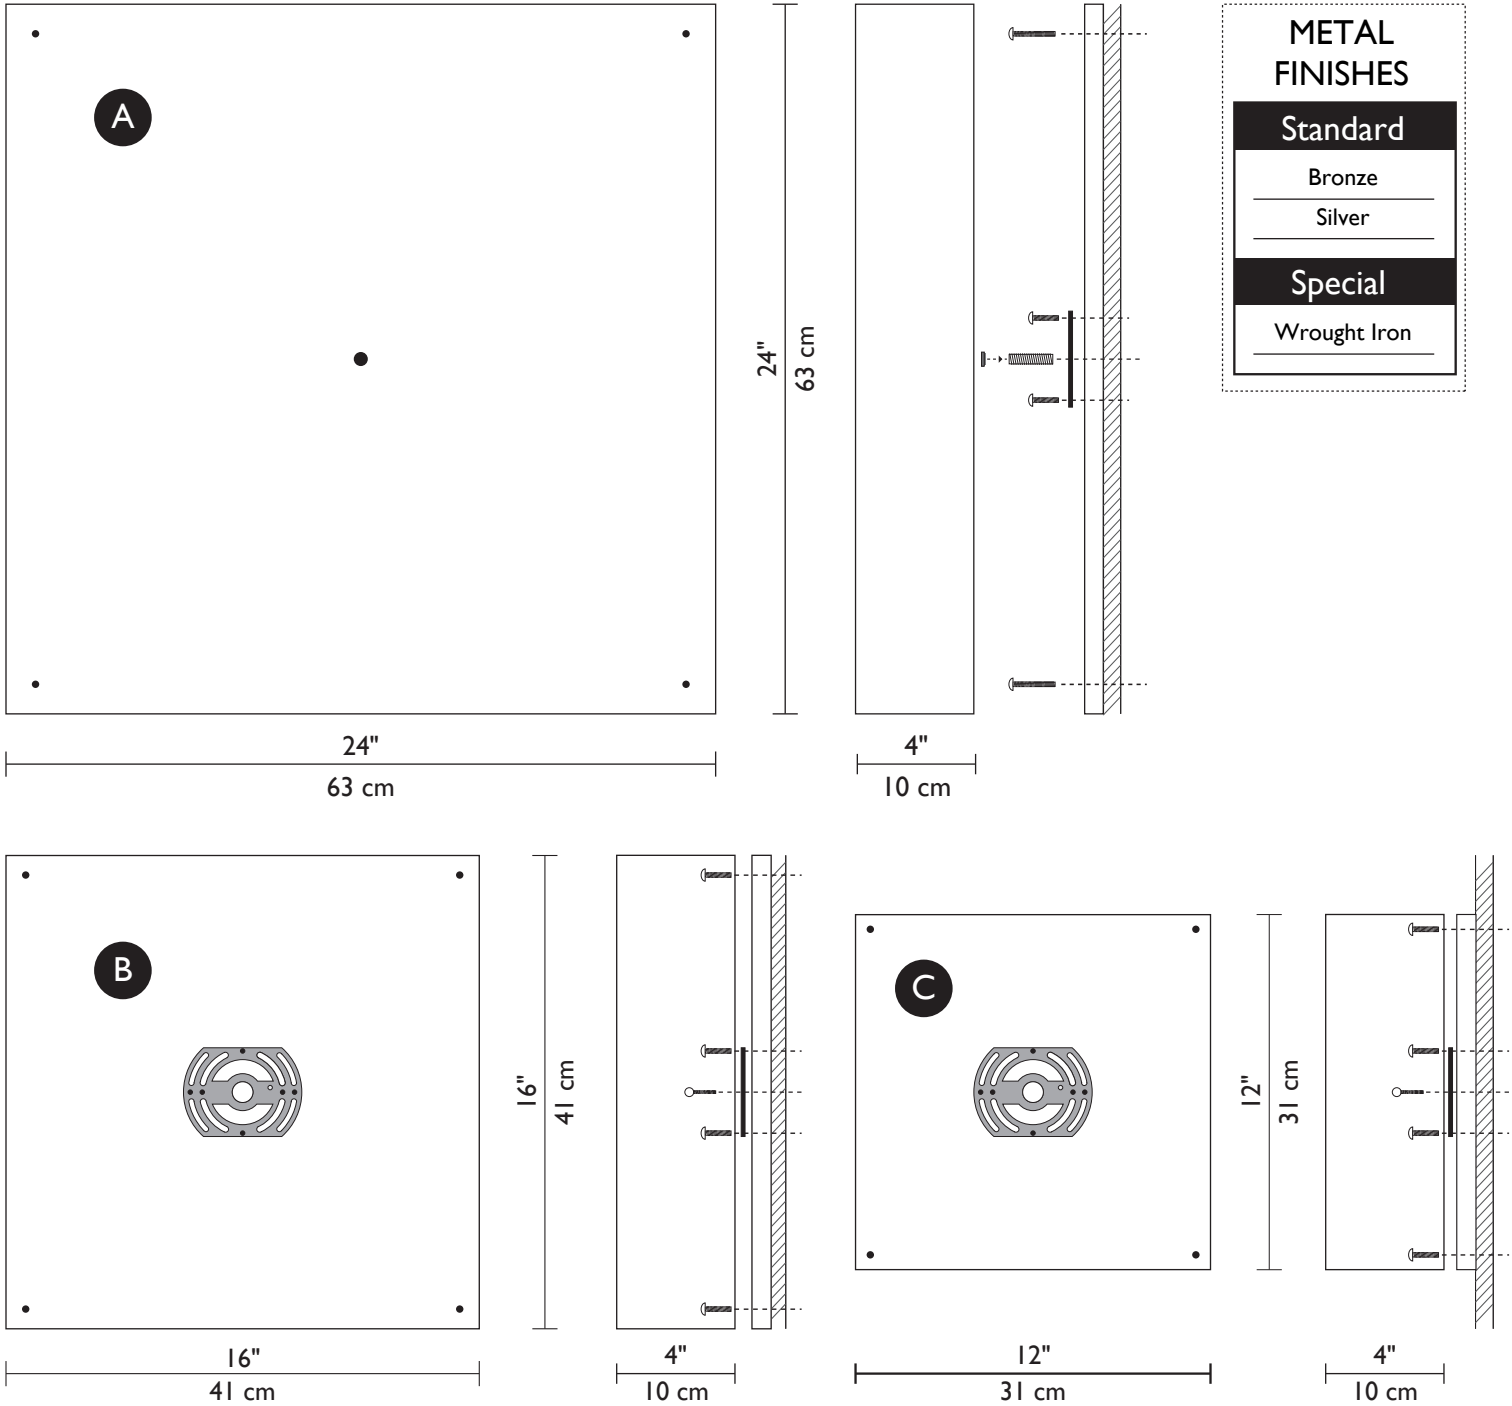

Technical and Mounting Information

- Compact Fluorescent Source
- A. 24" x 24" x 4" 4 x 22w (2700K)
 - B. 16" x 16" x 4" 1 x 32w (2700K)
 - C. 12" x 12" x 4" 1 x 22w (2700K)

1881 Industrial Drive
 Libertyville, IL 60048
 Tele: 847.680.9043
 Fax: 847.680.8140
www.wptdesign.com