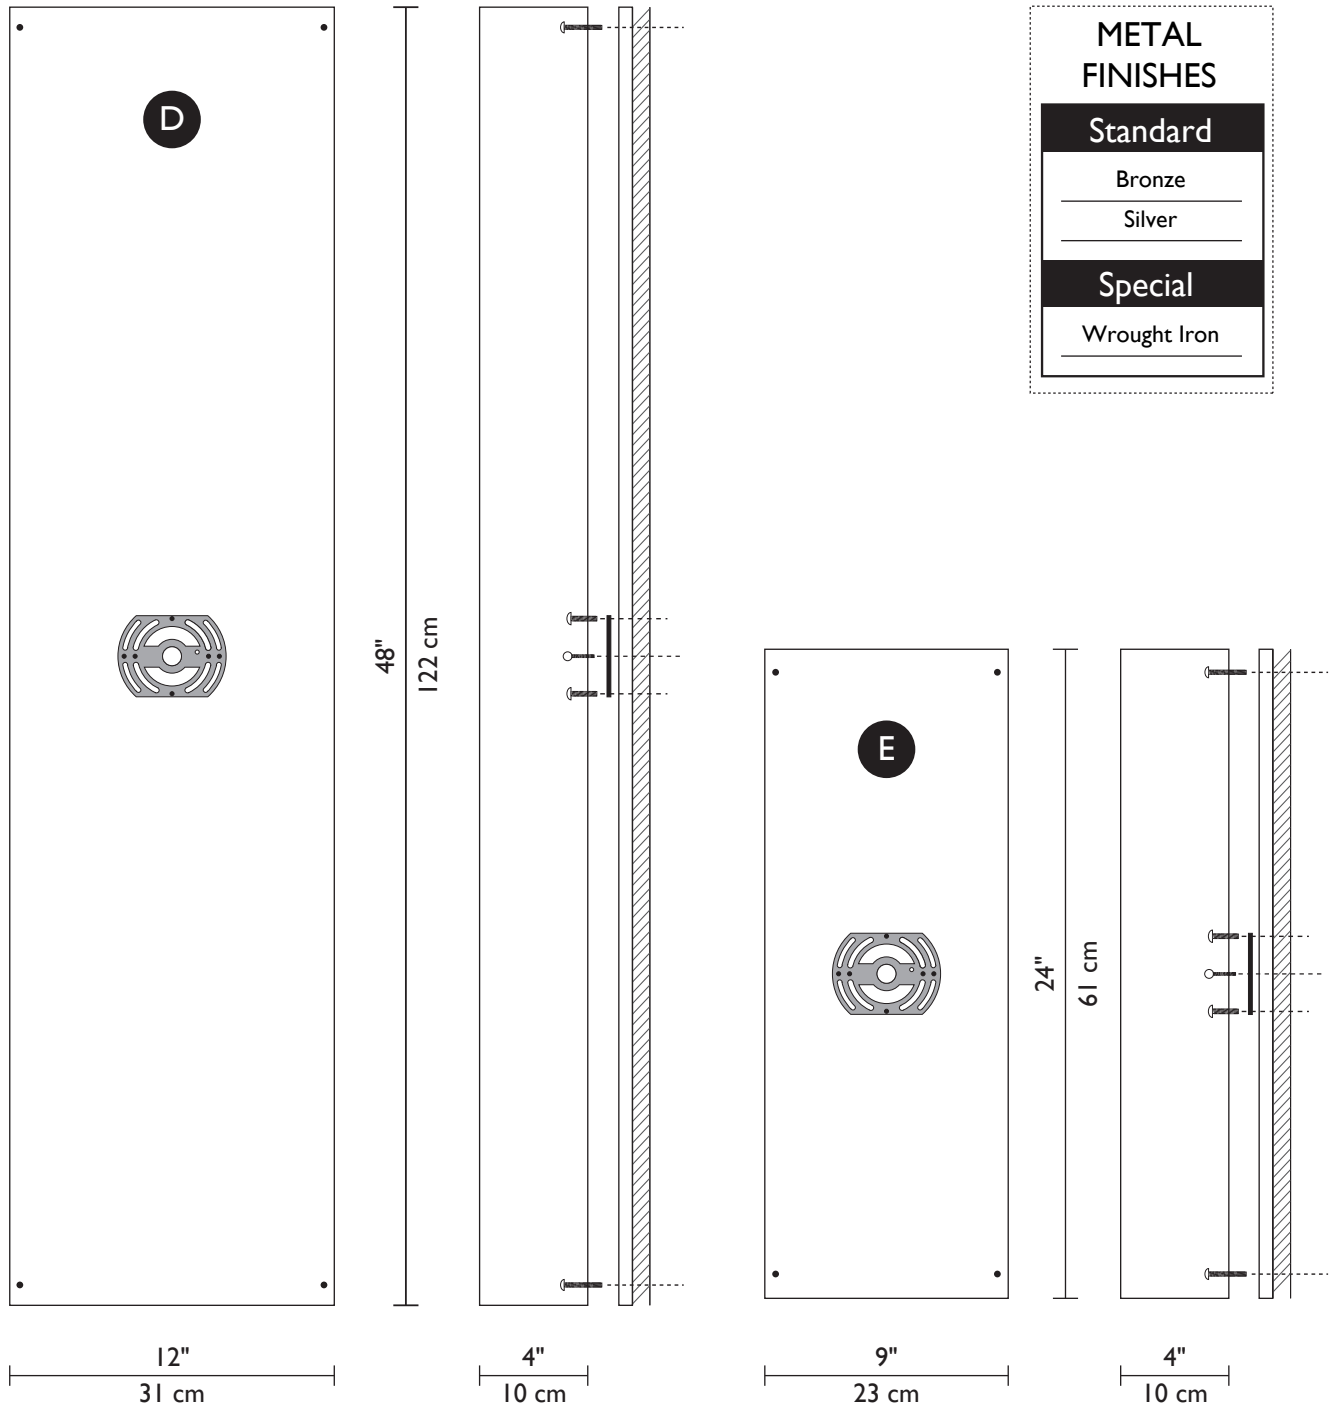

Capiz Honey Sienna

Structured Bamboo

Thatch

Lumicor
architectural resin panels

Moss

Sepia Lace

ADA
COMPLIANT

V2 - RECTANGLE

Technical and Mounting Information

Fluorescent Source

- D. 12" x 48" x 4" 2 x 54w
- E. 9" x 24" x 4" 2 x 24w

T5 Base
Lamps Included

*Fluorescent lamps not properly disposed of poison our environment. Properly disposing of your old fluorescent lamps prevents the release of mercury into our environment.